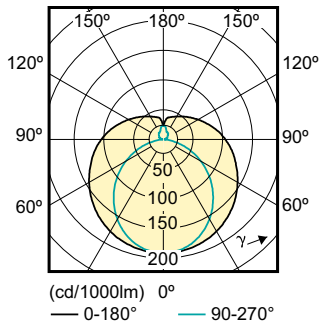

Warnings and Safety

- NOTES: The overall energy efficiency and light distribution of any installation that uses these lamps are determined by the design of the installation.

Dimensional drawing

TLED 5ft 220-240V 20W-58W 6500K G13 ND

Product	D1	D2	A1	A2	A3
CorePro LEDtube 1500mm 20W 865 C G	25.7 mm	28 mm	1500 mm	1507.1 mm	1514.2 mm

Photometric data

CorePro LEDtube EM/Mains T8

Photometric data

LEDtube 1200mm 18 W T8 C W G