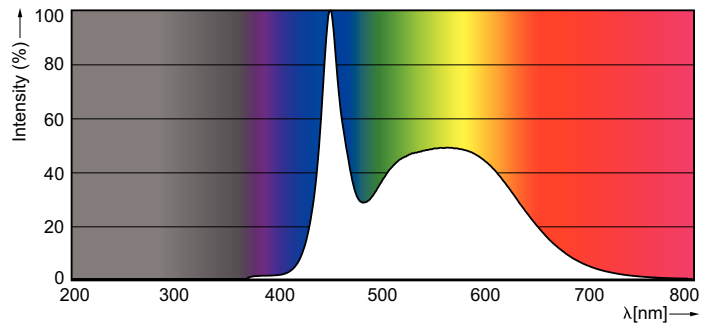

CorePro LEDtube EM/Mains T8

Mechanical and Housing

Product Length 1500 mm

Approval and Application

Energy Saving Product Yes
Suitable For Accent Lighting No
Energy Efficiency Label (EEL) A+
Approval Marks CE marking RoHS compliance KEMA Keur certificate
Energy Consumption kWh/1000 h 20 kWh

Product Data

Full product code 871869656610700

Order product name	CorePro LEDtube 1500mm 20W 865 C G
EAN/UPC - Product	8718696566107
Order code	929001221502
Numerator - Quantity Per Pack	1
Numerator - Packs per outer box	10
Material Nr. (12NC)	929001221502
Net Weight (Piece)	0.275 kg

Warnings and Safety

- NOTES: The overall energy efficiency and light distribution of any installation that uses these lamps are determined by the design of the installation.

Dimensional drawing

Product	D1	D2	A1	A2	A3
CorePro LEDtube 1500mm 20W 865 C G	25.7 mm	28 mm	1500 mm	1507.1 mm	1514.2 mm

Photometric data