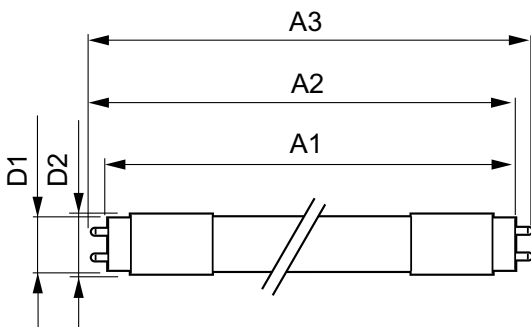

Product Data

Full product code 871869656610700

Order product name	CorePro LEDtube 1500mm 20W 865 C G
EAN/UPC - Product	8718696566107
Order code	929001221502
Numerator - Quantity Per Pack	1
Numerator - Packs per outer box	10
Material Nr. (12NC)	929001221502
Net Weight (Piece)	0.275 kg

Warnings and Safety

- NOTES: The overall energy efficiency and light distribution of any installation that uses these lamps are determined by the design of the installation.

Dimensional drawing

TLED 5ft 220-240V 20W-58W 6500K G13 ND

Product	D1	D2	A1	A2	A3
CorePro LEDtube 1500mm 20W 865 C G	25.7 mm	28 mm	1500 mm	1507.1 mm	1514.2 mm

Photometric data

CorePro LEDtube EM/Mains T8

Photometric data

LEDtube 1200mm 18 W T8 C W G