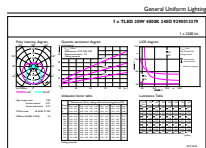

Photometric data

LEDtube 1500mm 20W G13 840 2200lm