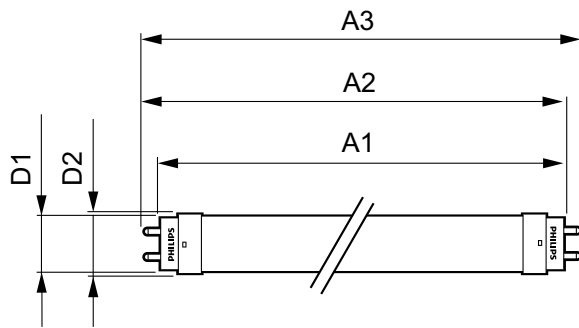

CorePro LEDtube EM/Mains T8

Energy Efficiency Label (EEL)	A+
Approval Marks	CE marking RoHS compliance KEMA Keur certificate
Energy Consumption kWh/1000 h	20 kWh
Product Data	
Full product code	871869671091300
Order product name	CorePro LEDtube 1500mm 20W 840
EAN/UPC - Product	8718696710913

Order code	929001337902
Numerator - Quantity Per Pack	1
Numerator - Packs per outer box	10
Material Nr. (12NC)	929001337902
Net Weight (Piece)	0.270 kg

Warnings and Safety

- NOTES: The overall energy efficiency and light distribution of any installation that uses these lamps are determined by the design of the installation.

Dimensional drawing

TLED 5ft 220-240V 20-57W 2200lm 4000K

Product	D1	D2	A1	A2	A3
CorePro LEDtube 1500mm 20W 840	25.7 mm	28 mm	1500 mm	1507.1 mm	1514.2 mm

Photometric data