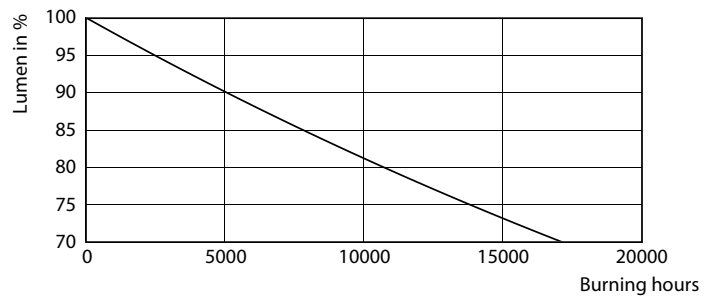

Ecofit LED tubes T8 Mains

Photometric data

LEDtube Ecofit 20W G13 840 24D ND

Lifetime

LEDtube Ecofit 16W G13 840 24D ND