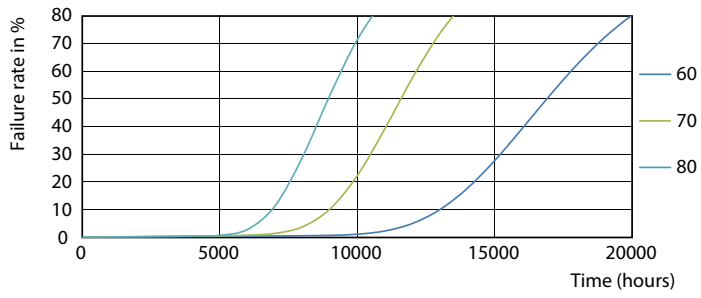

Ecofit LED tubes T8 Mains

Lifetime

LEDtube Ecofit 16W G13 840 24D ND