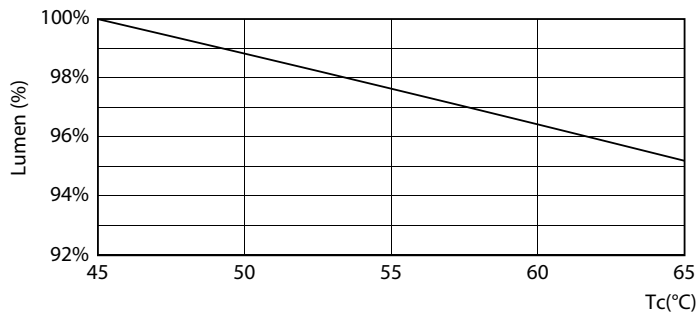

Ecofit LED tubes T8 Mains

Photometric data

LEDtube Ecofit 20W G13 840 24D ND

Lifetime

LEDtube Ecofit 16W G13 840 24D ND