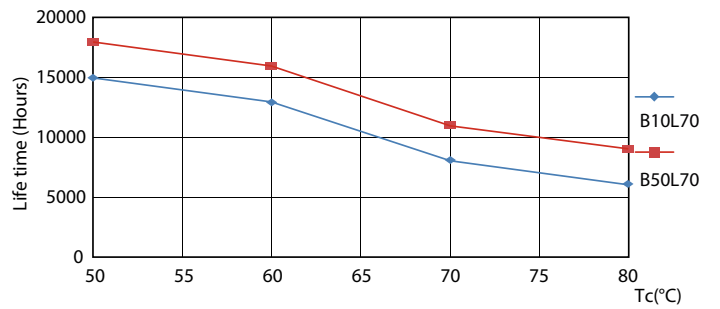

LEDtube Ecofit 16W G13 840 24D ND

LEDtube Ecofit 16W G13 840 24D ND