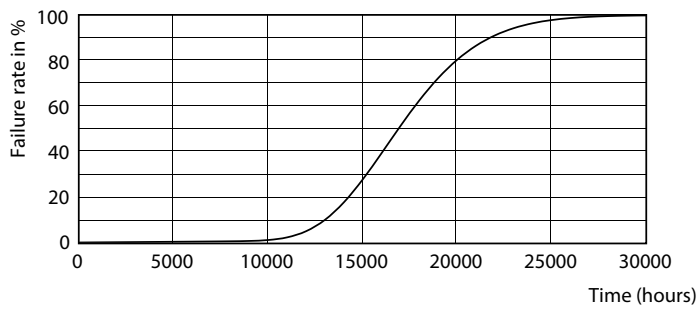

LEDtube Ecofit 16W G13 840 24D ND