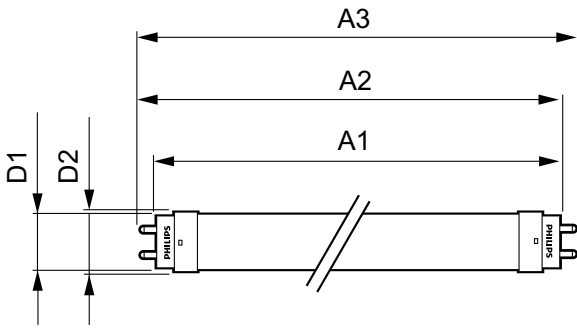

Product Data

Full product code	871869959530200
Order product name	Ecofit LEDtube 1500mm 20W 840 T8

EAN/UPC - Product	8718699595302
Order code	929001338102
Numerator - Quantity Per Pack	1
Numerator - Packs per outer box	10
Material Nr. (12NC)	929001338102
Net Weight (Piece)	0.270 kg

Dimensional drawing

TLED 5ft 220-240V 20-57W 2000lm 4000K

Product	D1	D2	A1	A2	A3
Ecofit LEDtube 1500mm 20W 840 T8	25.7 mm	28 mm	1500 mm	1507.1 mm	1514.2 mm

Photometric data

LEDtube Ecofit 16W G13 840 24D ND