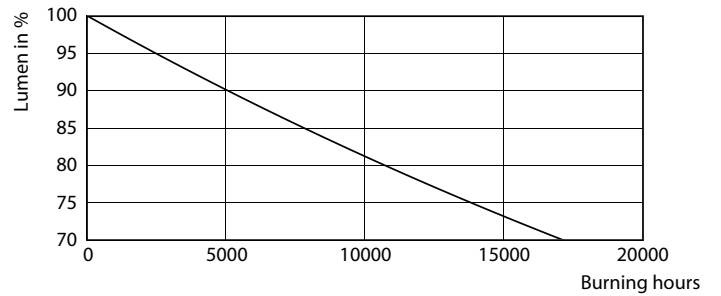

Product data

General Information		Lamp Current (Nom)	
Cap-Base	G13 [Medium Bi-Pin Fluorescent]		155 mA
Nominal Lifetime (Nom)	15000 h	Starting Time (Nom)	0.5 s
Switching Cycle	50000X	Warm Up Time to 60% Light (Nom)	0.5 s
B50L70	15000 h	Power Factor (Nom)	0.5
		Voltage (Nom)	220-240 V
Light Technical		Temperature	
Color Code	865 [CCT of 6500K]	T-Ambient (Max)	45 °C
Beam Angle (Nom)	240 °	T-Ambient (Min)	-20 °C
Luminous Flux (Nom)	2000 lm	T-Storage (Max)	65 °C
Luminous Flux (Rated) (Nom)	2000 lm	T-Storage (Min)	-40 °C
Rated Beam Angle	240 °	T-Case Maximum (Nom)	60 °C
Correlated Color Temperature (Nom)	6500 K		
Color Consistency	<6	Controls and Dimming	
Color Rendering Index (Nom)	80	Dimmable	No
LLMF At End Of Nominal Lifetime (Nom)	70 %		
Operating and Electrical		Mechanical and Housing	
Input Frequency	50 to 60 Hz	Product Length	1500 mm
Power (Rated) (Nom)	20 W		

LEDtube Ecofit 20W G13 865 24D ND

Ecofit LED tubes T8 Mains

Photometric data

LEDtube Ecofit 16W G13 865 24D ND

Lifetime

LEDtube Ecofit 16W G13 840 24D ND

LEDtube Ecofit 16W G13 840 24D ND

LEDtube Ecofit 16W G13 840 24D ND