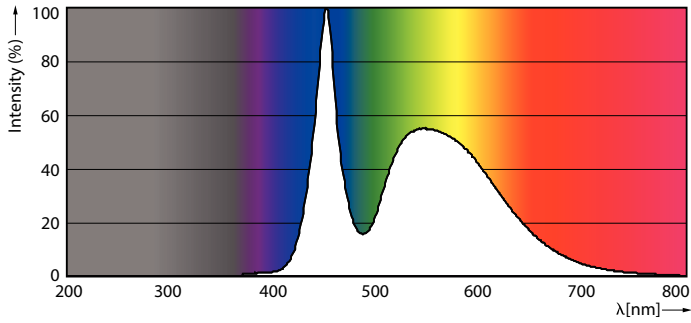

Ecofit LED tubes T8 Mains

Photometric data

LEDtube Ecofit 16W G13 865 24D ND