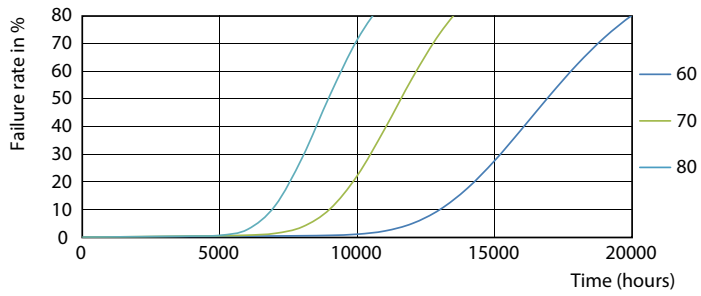

Ecofit LED tubes T8 Mains

Lifetime

LEDtube Ecofit 16W G13 840 24D ND