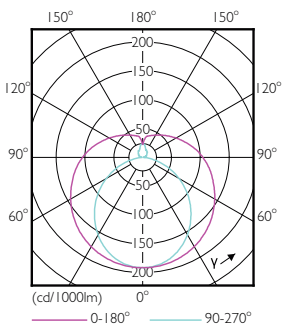

Product data

General Information		Lamp Current (Nom)	
Cap-Base	G13 [Medium Bi-Pin Fluorescent]		155 mA
Nominal Lifetime (Nom)	15000 h	Starting Time (Nom)	0.5 s
Switching Cycle	50000X	Warm Up Time to 60% Light (Nom)	0.5 s
B50L70	15000 h	Power Factor (Nom)	0.5
		Voltage (Nom)	220-240 V
Light Technical		Temperature	
Color Code	865 [CCT of 6500K]	T-Ambient (Max)	45 °C
Beam Angle (Nom)	240 °	T-Ambient (Min)	-20 °C
Luminous Flux (Nom)	2000 lm	T-Storage (Max)	65 °C
Luminous Flux (Rated) (Nom)	2000 lm	T-Storage (Min)	-40 °C
Rated Beam Angle	240 °	T-Case Maximum (Nom)	60 °C
Correlated Color Temperature (Nom)	6500 K		
Color Consistency	<6	Controls and Dimming	
Color Rendering Index (Nom)	80	Dimmable	No
LLMF At End Of Nominal Lifetime (Nom)	70 %		
Operating and Electrical		Mechanical and Housing	
Input Frequency	50 to 60 Hz	Product Length	1500 mm
Power (Rated) (Nom)	20 W		

Dimensional drawing

TLED 5ft 220-240V 20-57W 2000lm 6500K

Product	D1	D2	A1	A2	A3
Ecofit LEDtube 1500mm 20W 865 T8	25.7 mm	28 mm	1500 mm	1507.1 mm	1514.2 mm

Photometric data

LEDtube Ecofit 16W G13 840 24D ND