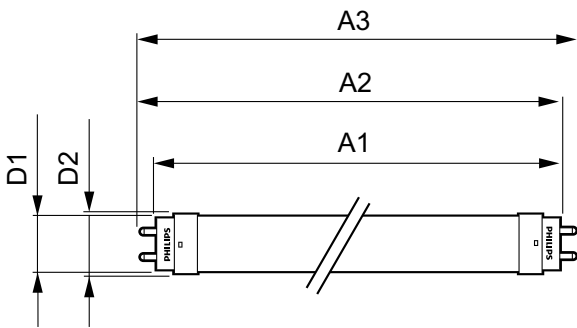

Product data

General Information		Lamp Current (Nom)	
Cap-Base	G13 [Medium Bi-Pin Fluorescent]		155 mA
Nominal Lifetime (Nom)	15000 h	Starting Time (Nom)	0.5 s
Switching Cycle	50000X	Warm Up Time to 60% Light (Nom)	0.5 s
B50L70	15000 h	Power Factor (Nom)	0.5
		Voltage (Nom)	220-240 V
Light Technical		Temperature	
Color Code	865 [CCT of 6500K]	T-Ambient (Max)	45 °C
Beam Angle (Nom)	240 °	T-Ambient (Min)	-20 °C
Luminous Flux (Nom)	2000 lm	T-Storage (Max)	65 °C
Luminous Flux (Rated) (Nom)	2000 lm	T-Storage (Min)	-40 °C
Rated Beam Angle	240 °	T-Case Maximum (Nom)	60 °C
Correlated Color Temperature (Nom)	6500 K		
Color Consistency	<6	Controls and Dimming	
Color Rendering Index (Nom)	80	Dimmable	No
LLMF At End Of Nominal Lifetime (Nom)	70 %		
Operating and Electrical		Mechanical and Housing	
Input Frequency	50 to 60 Hz	Product Length	1500 mm
Power (Rated) (Nom)	20 W		

Product Data

Full product code	871869959532600
Order product name	Ecofit LEDtube 1500mm 20W 865 T8

EAN/UPC - Product	8718699595326
Order code	929001338202
Numerator - Quantity Per Pack	1
Numerator - Packs per outer box	10
Material Nr. (12NC)	929001338202
Net Weight (Piece)	0.270 kg

Dimensional drawing

TLED 5ft 220-240V 20-57W 2000lm 6500K

Product	D1	D2	A1	A2	A3
Ecofit LEDtube 1500mm 20W 865 T8	25.7 mm	28 mm	1500 mm	1507.1 mm	1514.2 mm

Photometric data

LEDtube Ecofit 16W G13 840 24D ND