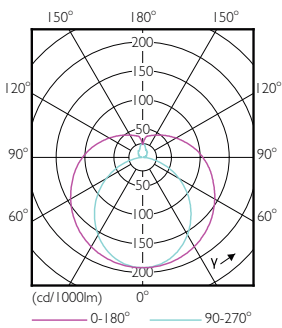

Controls and Dimming	
Dimmable	No

Mechanical and Housing	
Product Length	1200 mm

Ecofit LED tubes T8 Mains

Approval and Application

Energy Saving Product	Yes
Energy Efficiency Label (EEL)	A+
Approval Marks	CE marking RoHS compliance KEMA Keur certificate
Energy Consumption kWh/1000 h	16 kWh

Dimensional drawing

TLED Ecofit EU 1200mm 16W 1600lm 4000K

Product	D1	D2	A1	A2	A3
Ecofit LEDtube 1200mm 16W 840 T8	25.7 mm	28 mm	1198 mm	1205 mm	1212 mm

Photometric data

LEDtube Ecofit 16W G13 840 24D ND

LEDtube Ecofit 16W G13 840 24D ND