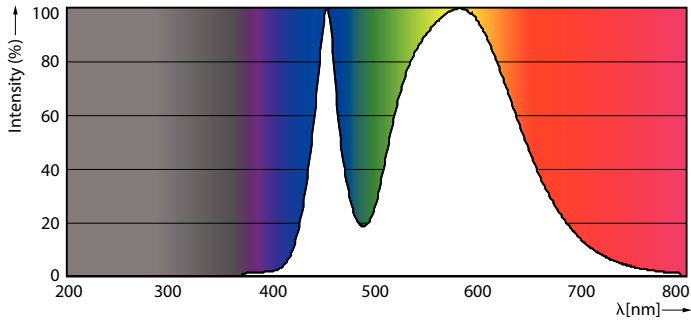

Ecofit LED tubes T8 Mains

Photometric data

LEDtube Ecofit 16W G13 840 24D ND