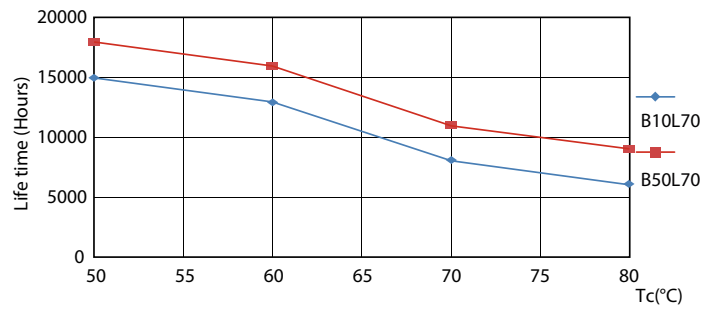

Product data

General Information	
Cap-Base	G13 [Medium Bi-Pin Fluorescent]
Nominal Lifetime (Nom)	15000 h
Switching Cycle	50000X
B50L70	15000 h

Light Technical	
Color Code	840 [CCT of 4000K]
Beam Angle (Nom)	240 °
Luminous Flux (Nom)	1600 lm
Luminous Flux (Rated) (Nom)	1600 lm
Rated Beam Angle	240 °
Correlated Color Temperature (Nom)	4000 K
Color Consistency	<6
Color Rendering Index (Nom)	80
LLMF At End Of Nominal Lifetime (Nom)	70 %

Ecofit LED tubes T8 Mains

Photometric data

LEDtube Ecofit 16W G13 840 24D ND

Lifetime

LEDtube Ecofit 16W G13 840 24D ND

LEDtube Ecofit 16W G13 840 24D ND

LEDtube Ecofit 16W G13 840 24D ND

LEDtube Ecofit 16W G13 840 24D ND