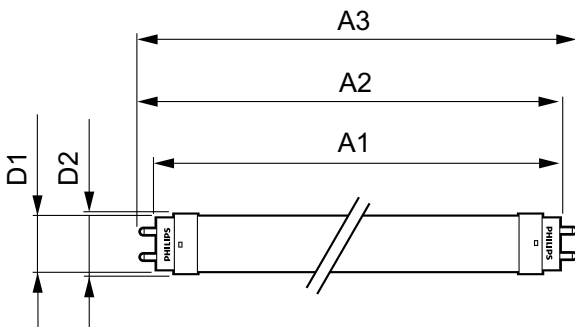

Controls and Dimming	
Dimmable	No

Mechanical and Housing	
Product Length	1200 mm

Ecofit LED tubes T8 Mains

Approval and Application

Energy Saving Product	Yes
Energy Efficiency Label (EEL)	A+
Approval Marks	CE marking RoHS compliance KEMA Keur certificate
Energy Consumption kWh/1000 h	16 kWh

Product Data

Full product code	871869959520300
Order product name	Ecofit LEDtube 1200mm 16W 840 T8

EAN/UPC - Product	8718699595203
Order code	929001276002
Numerator - Quantity Per Pack	1
Numerator - Packs per outer box	10
Material Nr. (12NC)	929001276002
Net Weight (Piece)	0.215 kg

Dimensional drawing

TLED Ecofit EU 1200mm 16W 1600lm 4000K

Product	D1	D2	A1	A2	A3
Ecofit LEDtube 1200mm 16W 840 T8	25.7 mm	28 mm	1198 mm	1205 mm	1212 mm

Photometric data

LEDtube Ecofit 16W G13 840 24D ND

LEDtube Ecofit 16W G13 840 24D ND