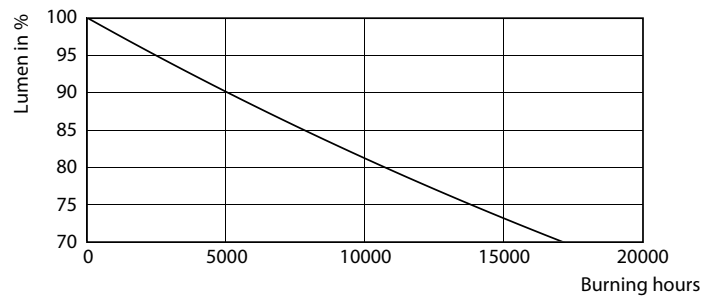

Ecofit LED tubes T8 Mains

Photometric data

Lifetime