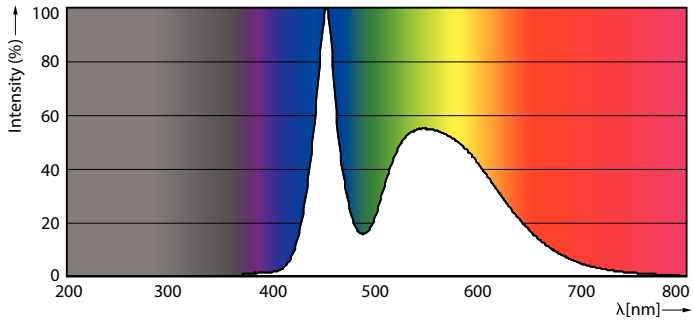

Ecofit LED tubes T8 Mains

Photometric data

LEDtube Ecofit 16W G13 865 24D ND