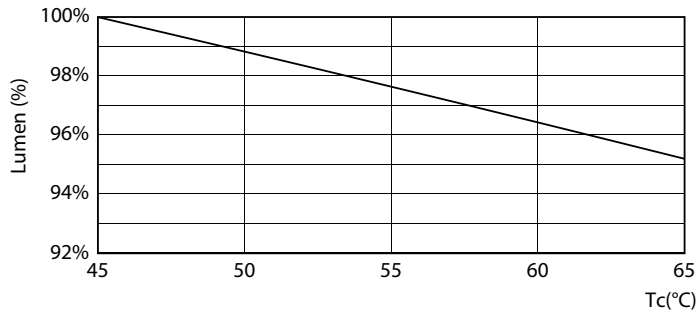

Lifetime

LEDtube Ecofit 16W G13 840 24D ND