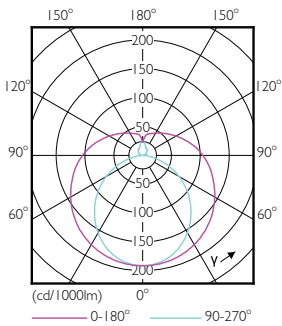

Dimensional drawing

TLED Ecofit EU 1200mm 16W 1600lm 6500K

Product	D1	D2	A1	A2	A3
Ecofit LEDtube 1200mm 16W 865 T8	25.7 mm	28 mm	1198 mm	1205 mm	1212 mm

Photometric data

LEDtube Ecofit 16W G13 840 24D ND

LEDtube Ecofit 16W G13 865 24D ND