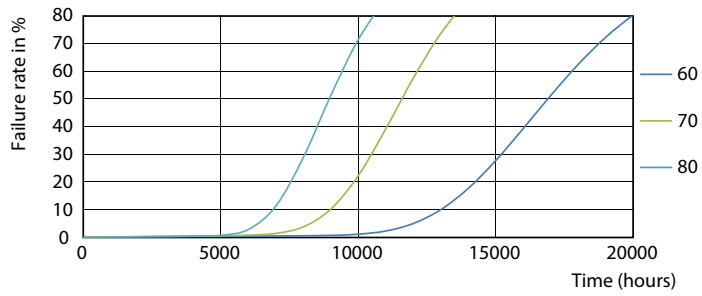

Ecofit LED tubes T8 Mains

Lifetime

LEDtube Ecofit 16W G13 840 24D ND