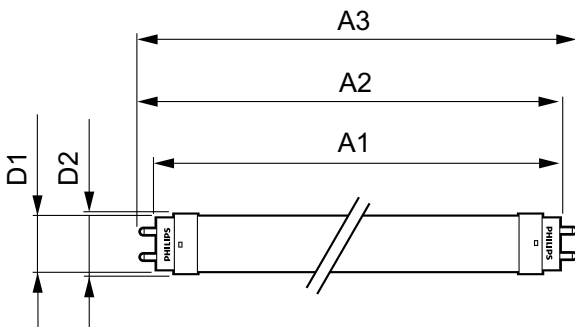

Product Data

Full product code	871869959522700
Order product name	Ecofit LEDtube 1200mm 16W 865 T8

EAN/UPC - Product	8718699595227
Order code	929001276102
Numerator - Quantity Per Pack	1
Numerator - Packs per outer box	10
Material Nr. (12NC)	929001276102
Net Weight (Piece)	0.215 kg

Dimensional drawing

TLED Ecofit EU 1200mm 16W 1600lm 6500K

Product	D1	D2	A1	A2	A3
Ecofit LEDtube 1200mm 16W 865 T8	25.7 mm	28 mm	1198 mm	1205 mm	1212 mm

Photometric data

LEDtube Ecofit 16W G13 840 24D ND

LEDtube Ecofit 16W G13 865 24D ND