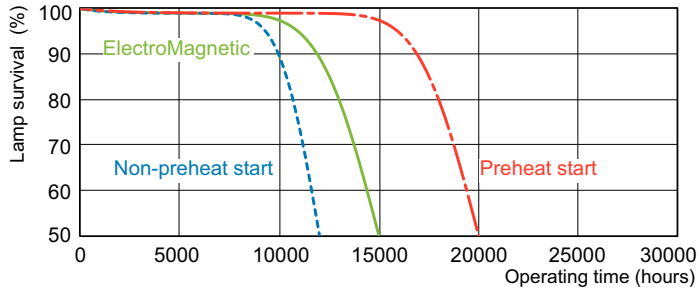

Dimensional drawing

Product	D (max)	A (max)	B (max)	B (min)	C (max)
MASTER TL-D Super 80 30W/830 1SL/25	28 mm	894.6 mm	901.7 mm	899.3 mm	908.8 mm

TL-D 30W/830

Photometric data

Lightcolor /830

Lightcolor /830

MASTER TL-D Super 80

Lifetime

MASTER TL-D Super 80 Life Expectancy 3 h cycle

MASTER TL-D Super 80 Life Expectancy 12 h cycle

MASTER TL-D Super 80 Lumen Maintenance 3 h + 12 h cycle