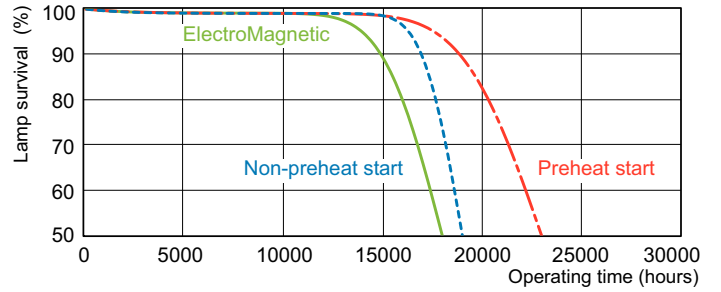

Dimensional drawing

Product	D (max)	A (max)	B (max)	B (min)	C (max)
MASTER TL-D Super 80 30W/830 1SL/25	28 mm	894.6 mm	901.7 mm	899.3 mm	908.8 mm

TL-D 30W/830

Photometric data

Lightcolor /830

Lightcolor /830

MASTER TL-D Super 80

Lifetime

MASTER TL-D Super 80 Life Expectancy 3 h cycle

MASTER TL-D Super 80 Life Expectancy 12 h cycle

MASTER TL-D Super 80 Lumen Maintenance 3 h + 12 h cycle