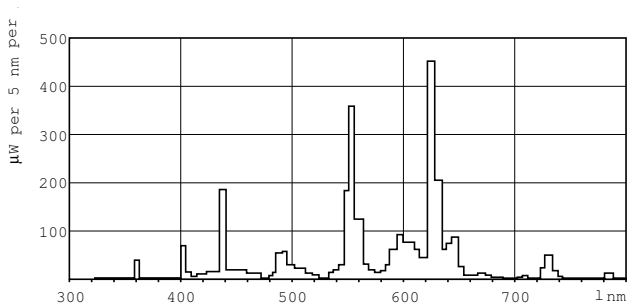

MASTER TL-D Super 80

Product Data

Full product code	871150063183140
Order product name	MASTER TL-D Super 80 30W/830 1SL/25
EAN/UPC - Product	8711500631831
Order code	927920583023
Numerator - Quantity Per Pack	1

Numerator - Packs per outer box	25
Material Nr. (12NC)	927920583023
Net Weight (Piece)	103.600 g
ILCOS Code	FD-30/30/1B-E-G13

Warnings and Safety

- A lamp breaking is extremely unlikely to have any impact on your health. If a lamp breaks, ventilate the room for 30 minutes and remove the parts, preferably with gloves. Put them in a sealed plastic bag and take it to your local waste facilities for recycling. Do not use a vacuum cleaner.

Dimensional drawing

Product	D (max)	A (max)	B (max)	B (min)	C (max)
MASTER TL-D Super 80 30W/830 1SL/25	28 mm	894.6 mm	901.7 mm	899.3 mm	908.8 mm

TL-D 30W/830

Photometric data

Lightcolor /830

Lightcolor /830