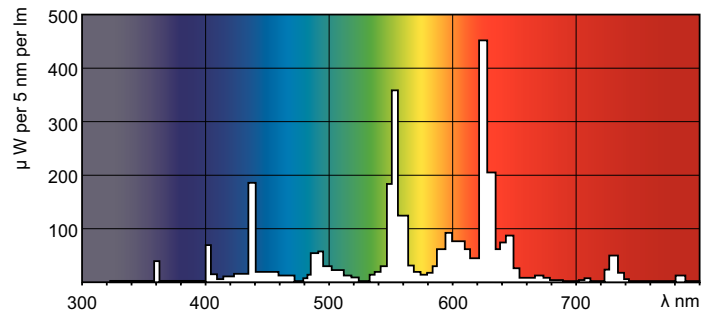

Dimensional drawing

Product	D (max)	A (max)	B (max)	B (min)	C (max)
MASTER TL-D Super 80 30W/830 1SL/25	28 mm	894.6 mm	901.7 mm	899.3 mm	908.8 mm

TL-D 30W/830

Photometric data

Lightcolor /830

Lightcolor /830

MASTER TL-D Super 80

Lifetime

MASTER TL-D Super 80 Life Expectancy 3 h cycle

MASTER TL-D Super 80 Life Expectancy 12 h cycle

MASTER TL-D Super 80 Lumen Maintenance 3 h + 12 h cycle