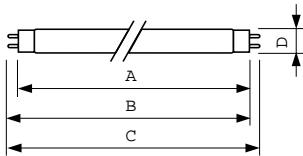

MASTER TL-D Super 80

Product Data

Full product code	871150063183140
Order product name	MASTER TL-D Super 80 30W/830 1SL/25
EAN/UPC - Product	8711500631831
Order code	927920583023
Numerator - Quantity Per Pack	1

Numerator - Packs per outer box	25
Material Nr. (12NC)	927920583023
Net Weight (Piece)	103.600 g
ILCOS Code	FD-30/30/1B-E-G13

Warnings and Safety

- A lamp breaking is extremely unlikely to have any impact on your health. If a lamp breaks, ventilate the room for 30 minutes and remove the parts, preferably with gloves. Put them in a sealed plastic bag and take it to your local waste facilities for recycling. Do not use a vacuum cleaner.

Dimensional drawing

Product	D (max)	A (max)	B (max)	B (min)	C (max)
MASTER TL-D Super 80 30W/830 1SL/25	28 mm	894.6 mm	901.7 mm	899.3 mm	908.8 mm

TL-D 30W/830

Photometric data

Lightcolor /830

Lightcolor /830