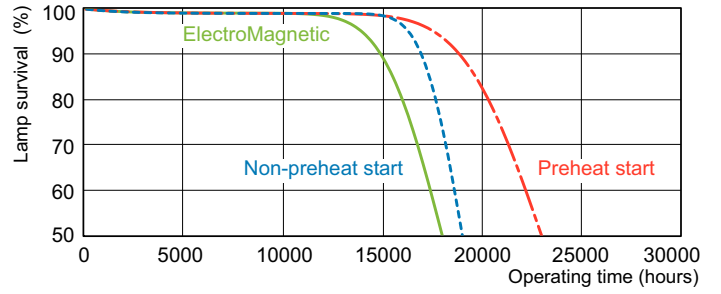

MASTER TL-D Super 80

Lifetime

MASTER TL-D Super 80 Life Expectancy 3 h cycle

MASTER TL-D Super 80 Life Expectancy 12 h cycle

MASTER TL-D Super 80 Lumen Maintenance 3 h + 12 h cycle