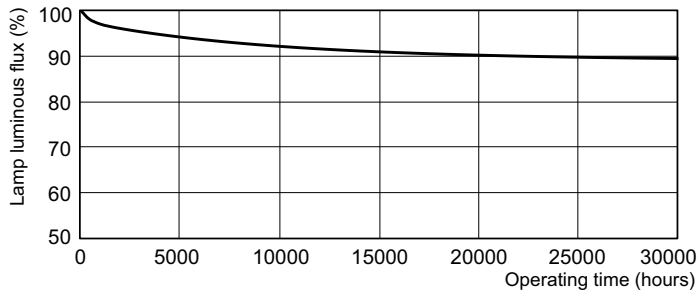

MASTER TL-D Super 80

MASTER TL-D Super 80 36W/865 1SL/25

The MASTER TL-D Super 80 lamp offers more lumens per watt and better color rendering than TL-D standard colors. Furthermore, it has a lower mercury content. The lamp can be operated in existing TL-D luminaires.

Product data

General Information			
Cap-Base	G13 [Medium Bi-Pin Fluorescent]	LLMF 2000 h Rated	96 %
Life to 10% Failures (Nom)	12000 h	LLMF 4000 h Rated	95 %
Life to 50% Failures (Nom)	15000 h	LLMF 6000 h Rated	94 %
Life to 50% Failures Preheat (Nom)	20000 h	LLMF 8000 h Rated	93 %
LSF 2000 h Rated	99 %	LLMF 12000 h Rated	92 %
LSF 4000 h Rated	99 %	LLMF 16000 h Rated	91 %
LSF 6000 h Rated	99 %	LLMF 20000 h Rated	90 %
LSF 8000 h Rated	99 %		
LSF 12000 h Rated	89 %	Operating and Electrical	
LSF 16000 h Rated	33 %	Power (Rated) (Nom)	36.0 W
LSF 20000 h Rated	2 %	Lamp Current (Nom)	0.440 A
Light Technical		Temperature	
Color Code	865 [CCT of 6500K]	Design Temperature (Nom)	25 °C
Luminous Flux (Nom)	3250 lm	Controls and Dimming	
Luminous Flux (Rated) (Nom)	3250 lm	Dimmable	Yes
Color Designation	Cool Daylight	Approval and Application	
Chromaticity Coordinate X (Nom)	313	Energy Efficiency Label (EEL)	A
Chromaticity Coordinate Y (Nom)	337	Mercury (Hg) Content (Nom)	2.0 mg
Correlated Color Temperature (Nom)	6500 K	Energy Consumption kWh/1000 h	42 kWh
Luminous Efficacy (Rated) (Nom)	84 lm/W		
Color Rendering Index (Nom)	85		

Dimensional drawing

Product	D (max)	A (max)	B (max)	B (min)	C (max)
MASTER TL-D Super 80 36W/865 1SL/25	28 mm	1199.4 mm	1206.5 mm	1204.1 mm	1213.6 mm

TL-D 36W/865

Photometric data

Lightcolor /865

Lightcolor /865

MASTER TL-D Super 80

Lifetime

MASTER TL-D Super 80 Life Expectancy 3 h cycle

MASTER TL-D Super 80 Life Expectancy 12 h cycle

MASTER TL-D Super 80 Lumen Maintenance 3 h + 12 h cycle