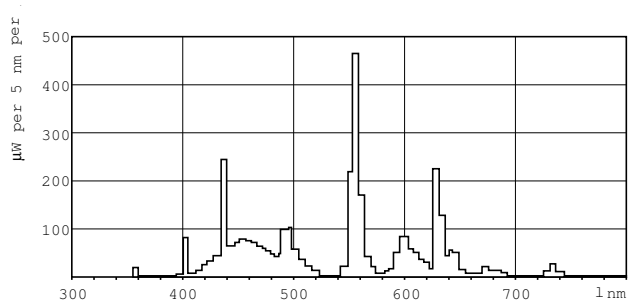

MASTER TL-D Super 80

MASTER TL-D Super 80 36W/865 1SL/25

The MASTER TL-D Super 80 lamp offers more lumens per watt and better color rendering than TL-D standard colors. Furthermore, it has a lower mercury content. The lamp can be operated in existing TL-D luminaires.

Numerator - Packs per outer box	25
Material Nr. (12NC)	927921086544
Net Weight (Piece)	135.000 g
ILCOS Code	FD-36/65/1B-E-G13

Warnings and Safety

- A lamp breaking is extremely unlikely to have any impact on your health. If a lamp breaks, ventilate the room for 30 minutes and remove the parts, preferably with gloves. Put them in a sealed plastic bag and take it to your local waste facilities for recycling. Do not use a vacuum cleaner.

Dimensional drawing

Product	D (max)	A (max)	B (max)	B (min)	C (max)
MASTER TL-D Super 80 36W/865 1SL/25	28 mm	1199.4 mm	1206.5 mm	1204.1 mm	1213.6 mm

TL-D 36W/865

Photometric data

Lightcolor /865

Lightcolor /865