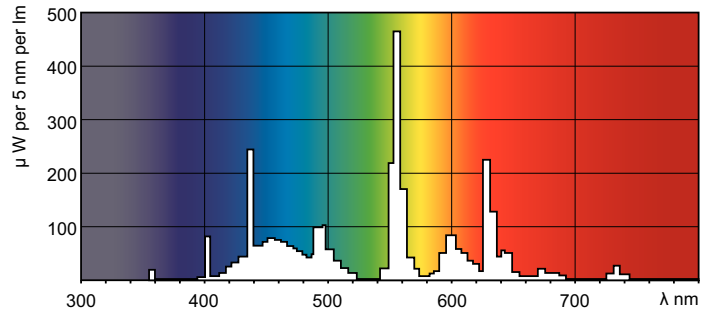

MASTER TL-D Super 80

MASTER TL-D Super 80 36W/865 1SL/25

The MASTER TL-D Super 80 lamp offers more lumens per watt and better color rendering than TL-D standard colors. Furthermore, it has a lower mercury content. The lamp can be operated in existing TL-D luminaires.

Product data

General Information			
Cap-Base	G13 [Medium Bi-Pin Fluorescent]	LLMF 2000 h Rated	96 %
Life to 10% Failures (Nom)	12000 h	LLMF 4000 h Rated	95 %
Life to 50% Failures (Nom)	15000 h	LLMF 6000 h Rated	94 %
Life to 50% Failures Preheat (Nom)	20000 h	LLMF 8000 h Rated	93 %
LSF 2000 h Rated	99 %	LLMF 12000 h Rated	92 %
LSF 4000 h Rated	99 %	LLMF 16000 h Rated	91 %
LSF 6000 h Rated	99 %	LLMF 20000 h Rated	90 %
LSF 8000 h Rated	99 %		
LSF 12000 h Rated	89 %	Operating and Electrical	
LSF 16000 h Rated	33 %	Power (Rated) (Nom)	36.0 W
LSF 20000 h Rated	2 %	Lamp Current (Nom)	0.440 A
Light Technical		Temperature	
Color Code	865 [CCT of 6500K]	Design Temperature (Nom)	25 °C
Luminous Flux (Nom)	3250 lm	Controls and Dimming	
Luminous Flux (Rated) (Nom)	3250 lm	Dimmable	Yes
Color Designation	Cool Daylight	Approval and Application	
Chromaticity Coordinate X (Nom)	313	Energy Efficiency Label (EEL)	A
Chromaticity Coordinate Y (Nom)	337	Mercury (Hg) Content (Nom)	2.0 mg
Correlated Color Temperature (Nom)	6500 K	Energy Consumption kWh/1000 h	42 kWh
Luminous Efficacy (Rated) (Nom)	84 lm/W		
Color Rendering Index (Nom)	85		

Dimensional drawing

Product	D (max)	A (max)	B (max)	B (min)	C (max)
MASTER TL-D Super 80 36W/865 1SL/25	28 mm	1199.4 mm	1206.5 mm	1204.1 mm	1213.6 mm

TL-D 36W/865

Photometric data

Lightcolor /865

Lightcolor /865

MASTER TL-D Super 80

Lifetime

MASTER TL-D Super 80 Life Expectancy 3 h cycle

MASTER TL-D Super 80 Life Expectancy 12 h cycle

MASTER TL-D Super 80 Lumen Maintenance 3 h + 12 h cycle