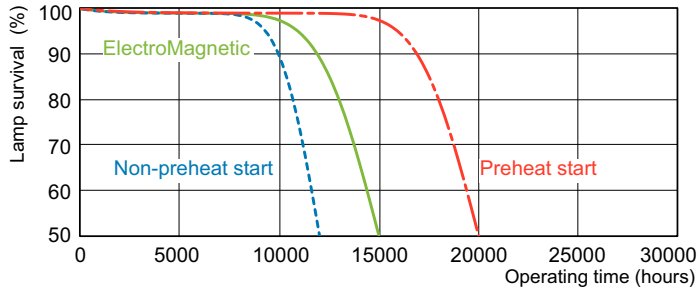

Dimensional drawing

Product	D (max)	A (max)	B (max)	B (min)	C (max)
MASTER TL-D Super 80 36W/865 1SL/25	28 mm	1199.4 mm	1206.5 mm	1204.1 mm	1213.6 mm

TL-D 36W/865

Photometric data

Lightcolor /865

Lightcolor /865

MASTER TL-D Super 80

Lifetime

MASTER TL-D Super 80 Life Expectancy 3 h cycle

MASTER TL-D Super 80 Life Expectancy 12 h cycle

MASTER TL-D Super 80 Lumen Maintenance 3 h + 12 h cycle