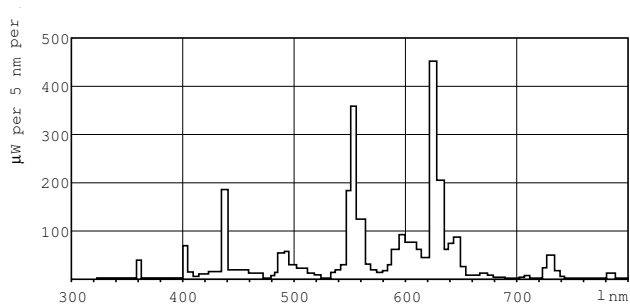

MASTER TL-D Super 80

MASTER TL-D Super 80 36W/830 1SL/25

The MASTER TL-D Super 80 lamp offers more lumens per watt and better color rendering than TL-D standard colors. Furthermore, it has a lower mercury content. The lamp can be operated in existing TL-D luminaires.

Product data

General Information	
Cap-Base	G13 [Medium Bi-Pin Fluorescent]
Life to 10% Failures (Nom)	12000 h
Life to 50% Failures (Nom)	15000 h
Life to 50% Failures Preheat (Nom)	20000 h
LSF 2000 h Rated	99 %
LSF 4000 h Rated	99 %
LSF 6000 h Rated	99 %
LSF 8000 h Rated	99 %
LSF 12000 h Rated	89 %
LSF 16000 h Rated	33 %
LSF 20000 h Rated	2 %
Light Technical	
Color Code	830 [CCT of 3000K]
Luminous Flux (Nom)	3350 lm
Luminous Flux (Rated) (Nom)	3350 lm
Color Designation	Warm White (WW)
Chromaticity Coordinate X (Nom)	440
Chromaticity Coordinate Y (Nom)	403
Correlated Color Temperature (Nom)	3000 K
Luminous Efficacy (Rated) (Nom)	93 lm/W
Color Rendering Index (Nom)	>80

Numerator - Packs per outer box	25
Material Nr. (12NC)	927921083023
Net Weight (Piece)	135.000 g
ILCOS Code	FD-36/30/1B-E-G13

Warnings and Safety

- A lamp breaking is extremely unlikely to have any impact on your health. If a lamp breaks, ventilate the room for 30 minutes and remove the parts, preferably with gloves. Put them in a sealed plastic bag and take it to your local waste facilities for recycling. Do not use a vacuum cleaner.

Dimensional drawing

Product	D (max)	A (max)	B (max)	B (min)	C (max)
MASTER TL-D Super 80 36W/830 1SL/25	28 mm	1199.4 mm	1206.5 mm	1204.1 mm	1213.6 mm

TL-D 36W/830

Photometric data

Lightcolor /830

Lightcolor /830