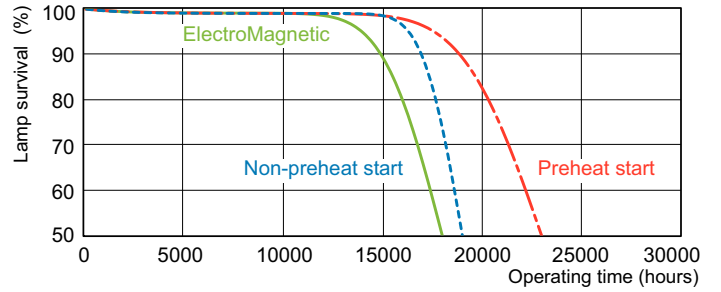

Dimensional drawing

Product	D (max)	A (max)	B (max)	B (min)	C (max)
MASTER TL-D Super 80 36W/830 1SL/25	28 mm	1199.4 mm	1206.5 mm	1204.1 mm	1213.6 mm

TL-D 36W/830

Photometric data

Lightcolor /830

Lightcolor /830

MASTER TL-D Super 80

Lifetime

MASTER TL-D Super 80 Life Expectancy 3 h cycle

MASTER TL-D Super 80 Life Expectancy 12 h cycle

MASTER TL-D Super 80 Lumen Maintenance 3 h + 12 h cycle