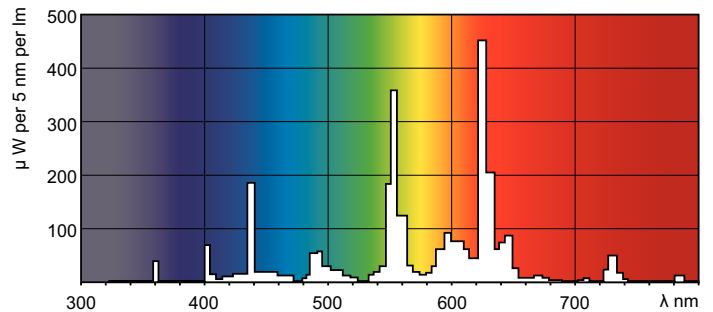

MASTER TL-D Super 80

MASTER TL-D Super 80 36W/830 1SL/25

The MASTER TL-D Super 80 lamp offers more lumens per watt and better color rendering than TL-D standard colors. Furthermore, it has a lower mercury content. The lamp can be operated in existing TL-D luminaires.

Product data

General Information	
Cap-Base	G13 [Medium Bi-Pin Fluorescent]
Life to 10% Failures (Nom)	12000 h
Life to 50% Failures (Nom)	15000 h
Life to 50% Failures Preheat (Nom)	20000 h
LSF 2000 h Rated	99 %
LSF 4000 h Rated	99 %
LSF 6000 h Rated	99 %
LSF 8000 h Rated	99 %
LSF 12000 h Rated	89 %
LSF 16000 h Rated	33 %
LSF 20000 h Rated	2 %
Light Technical	
Color Code	830 [CCT of 3000K]
Luminous Flux (Nom)	3350 lm
Luminous Flux (Rated) (Nom)	3350 lm
Color Designation	Warm White (WW)
Chromaticity Coordinate X (Nom)	440
Chromaticity Coordinate Y (Nom)	403
Correlated Color Temperature (Nom)	3000 K
Luminous Efficacy (Rated) (Nom)	93 lm/W
Color Rendering Index (Nom)	>80

Dimensional drawing

Product	D (max)	A (max)	B (max)	B (min)	C (max)
MASTER TL-D Super 80 36W/830 1SL/25	28 mm	1199.4 mm	1206.5 mm	1204.1 mm	1213.6 mm

TL-D 36W/830

Photometric data

Lightcolor /830

Lightcolor /830

MASTER TL-D Super 80

Lifetime

MASTER TL-D Super 80 Life Expectancy 3 h cycle

MASTER TL-D Super 80 Life Expectancy 12 h cycle

MASTER TL-D Super 80 Lumen Maintenance 3 h + 12 h cycle