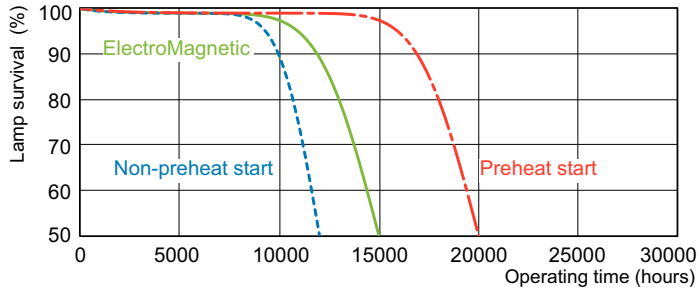

Dimensional drawing

Product	D (max)	A (max)	B (max)	B (min)	C (max)
MASTER TL-D Super 80 36W/830 1SL/25	28 mm	1199.4 mm	1206.5 mm	1204.1 mm	1213.6 mm

TL-D 36W/830

Photometric data

Lightcolor /830

Lightcolor /830

MASTER TL-D Super 80

Lifetime

MASTER TL-D Super 80 Life Expectancy 3 h cycle

MASTER TL-D Super 80 Life Expectancy 12 h cycle

MASTER TL-D Super 80 Lumen Maintenance 3 h + 12 h cycle