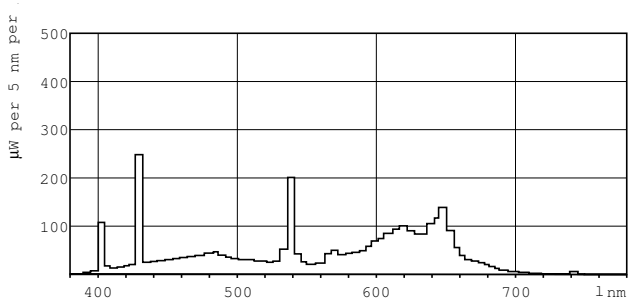

MASTER TL-D Food

Warnings and Safety

- A lamp breaking is extremely unlikely to have any impact on your health. If a lamp breaks, ventilate the room for 30 minutes and remove the parts, preferably with gloves. Put them in a sealed plastic bag and take it to your local waste facilities for recycling. Do not use a vacuum cleaner.

Dimensional drawing

Product	D (max)	A (max)	B (max)	B (min)	C (max)
MASTER TL-D Food 58W/79 SLV/25	28 mm	1500 mm	1507.1 mm	1504.7 mm	1514.2 mm

TL-D Food 58W/79

Photometric data

Lightcolor /79