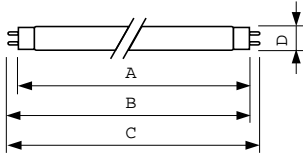

MASTER TL-D Food

Warnings and Safety

- A lamp breaking is extremely unlikely to have any impact on your health. If a lamp breaks, ventilate the room for 30 minutes and remove the parts, preferably with gloves. Put them in a sealed plastic bag and take it to your local waste facilities for recycling. Do not use a vacuum cleaner.

Dimensional drawing

Product	D (max)	A (max)	B (max)	B (min)	C (max)
MASTER TL-D Food 58W/79 SLV/25	28 mm	1500 mm	1507.1 mm	1504.7 mm	1514.2 mm

TL-D Food 58W/79