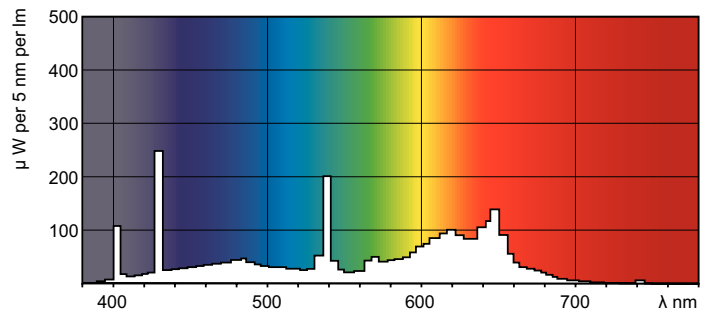

## Dimensional drawing

Product	D (max)	A (max)	B (max)	B (min)	C (max)
MASTER TL-D Food 58W/79 SLV/25	28 mm	1500 mm	1507.1 mm	1504.7 mm	1514.2 mm

TL-D Food 58W/79

## Photometric data

Lightcolor /79

Lightcolor /79