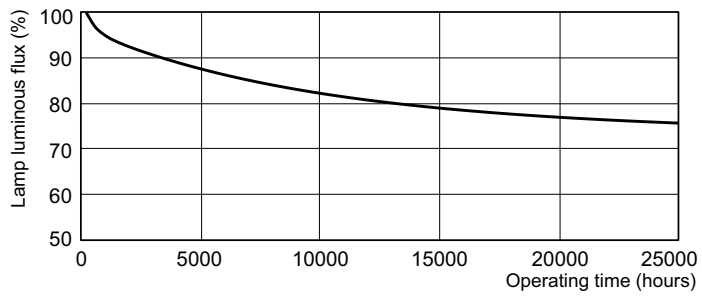

MASTER TL-D Food

Lifetime

MASTER TL-D Food/Food Secura Lumen Maintenance 3 h + 12 h cycle