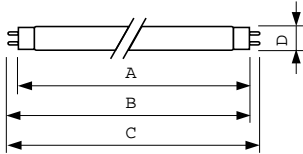

Dimensional drawing

Product	D (max)	A (max)	B (max)	B (min)	C (max)
MASTER TL-D Food 36W/79 SLV/25	28 mm	1199.4 mm	1206.5 mm	1204.1 mm	1213.6 mm

TL-D Food 36W/79

Photometric data

Lightcolor /79

Lightcolor /79