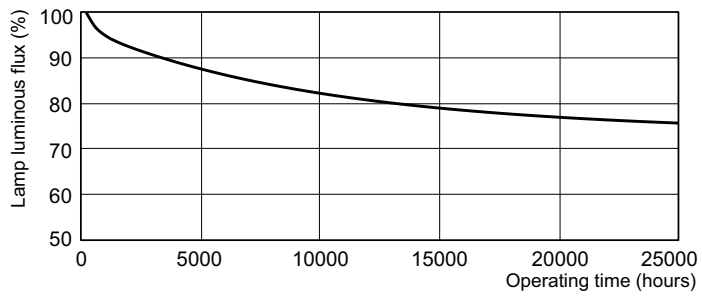

Dimensional drawing

Product	D (max)	A (max)	B (max)	B (min)	C (max)
MASTER TL-D Food 36W/79 SLV/25	28 mm	1199.4 mm	1206.5 mm	1204.1 mm	1213.6 mm

TL-D Food 36W/79

Photometric data

Lightcolor /79

Lightcolor /79

Lifetime

MASTER TL-D Food/Food Secura Life Expectancy 12 h cycle

MASTER TL-D Food/Food Secura Life Expectancy 3 h cycle

MASTER TL-D Food

Lifetime

MASTER TL-D Food/Food Secura Lumen Maintenance 3 h + 12 h cycle