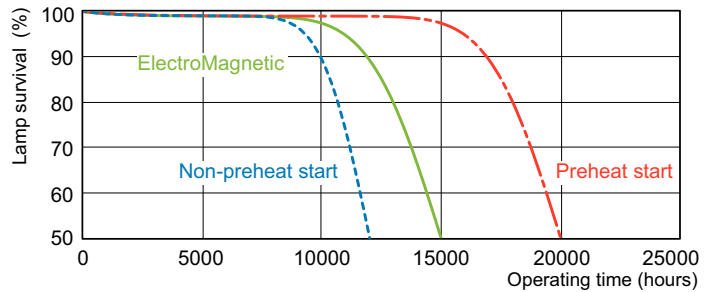

Lifetime

MASTER TL-D Food/Food Secura Life Expectancy 12 h cycle

MASTER TL-D Food/Food Secura Life Expectancy 3 h cycle