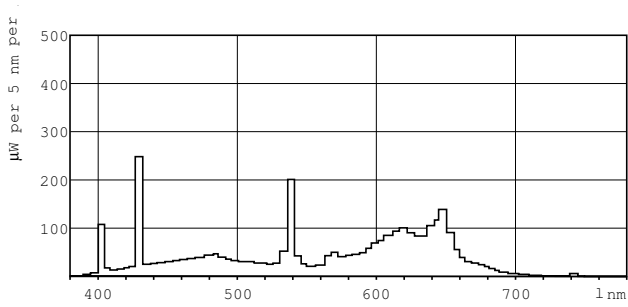

Dimensional drawing

Product	D (max)	A (max)	B (max)	B (min)	C (max)
MASTER TL-D Food 36W/79 SLV/25	28 mm	1199.4 mm	1206.5 mm	1204.1 mm	1213.6 mm

TL-D Food 36W/79

Photometric data

Lightcolor /79

Lightcolor /79