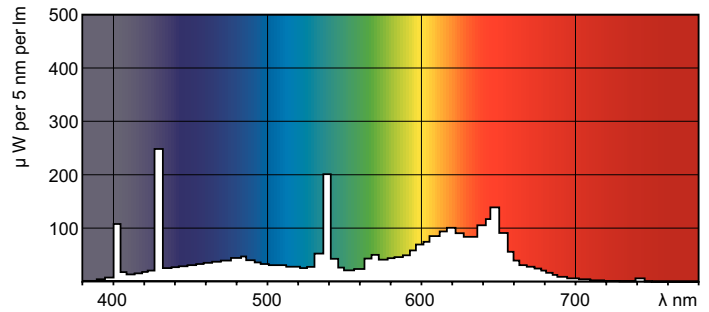

Dimensional drawing

Product	D (max)	A (max)	B (max)	B (min)	C (max)
MASTER TL-D Food 36W/79 SLV/25	28 mm	1199.4 mm	1206.5 mm	1204.1 mm	1213.6 mm

TL-D Food 36W/79

Photometric data

Lightcolor /79

Lightcolor /79