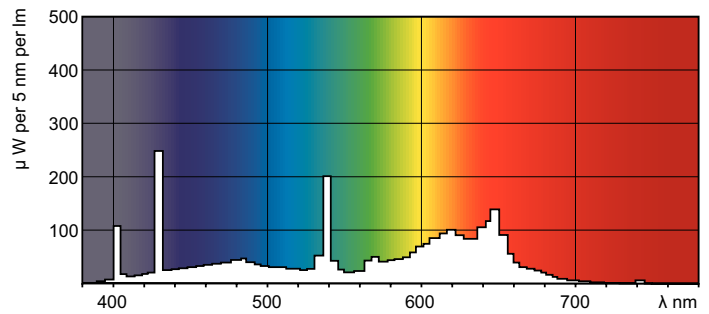

## Dimensional drawing

Product	D (max)	A (max)	B (max)	B (min)	C (max)
MASTER TL-D Food 30W/79 SLV/25	28 mm	894.6 mm	901.7 mm	899.3 mm	908.8 mm

TL-D Food 30W/79

## Photometric data

Lightcolor /79

Lightcolor /79