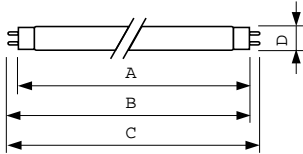

MASTER TL-D Food

Warnings and Safety

- A lamp breaking is extremely unlikely to have any impact on your health. If a lamp breaks, ventilate the room for 30 minutes and remove the parts, preferably with gloves. Put them in a sealed plastic bag and take it to your local waste facilities for recycling. Do not use a vacuum cleaner.

Dimensional drawing

Product	D (max)	A (max)	B (max)	B (min)	C (max)
MASTER TL-D Food 30W/79 SLV/25	28 mm	894.6 mm	901.7 mm	899.3 mm	908.8 mm

TL-D Food 30W/79