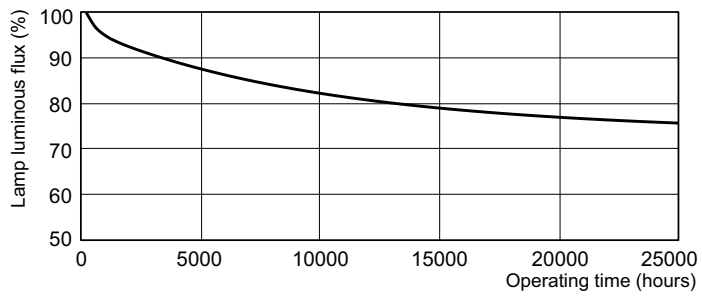

MASTER TL-D Food

Lifetime

MASTER TL-D Food/Food Secura Lumen Maintenance 3 h + 12 h cycle