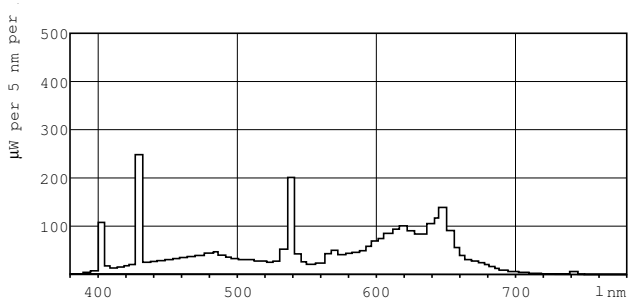

MASTER TL-D Food

Warnings and Safety

- A lamp breaking is extremely unlikely to have any impact on your health. If a lamp breaks, ventilate the room for 30 minutes and remove the parts, preferably with gloves. Put them in a sealed plastic bag and take it to your local waste facilities for recycling. Do not use a vacuum cleaner.

Dimensional drawing

Product	D (max)	A (max)	B (max)	B (min)	C (max)
MASTER TL-D Food 30W/79 SLV/25	28 mm	894.6 mm	901.7 mm	899.3 mm	908.8 mm

TL-D Food 30W/79

Photometric data

Lightcolor /79