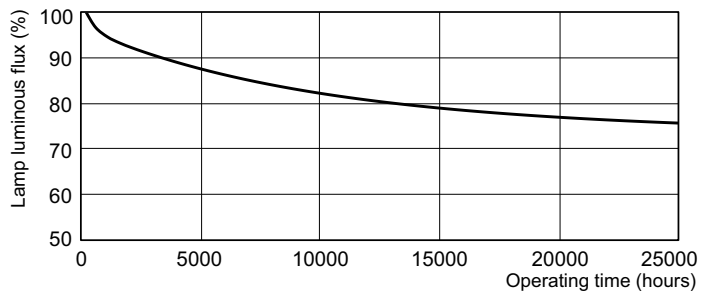

Dimensional drawing

Product	D (max)	A (max)	B (max)	B (min)	C (max)
MASTER TL-D Food 1m 36W/79	28 mm	970 mm	977.1 mm	974.7 mm	984.2 mm
SLV/25					

TL-D Food 36W/79 1m

Photometric data

Lightcolor /79

Lightcolor /79

Lifetime

MASTER TL-D Food/Food Secura Life Expectancy 12 h cycle

MASTER TL-D Food/Food Secura Life Expectancy 3 h cycle

MASTER TL-D Food

Lifetime

MASTER TL-D Food/Food Secura Lumen Maintenance 3 h + 12 h cycle