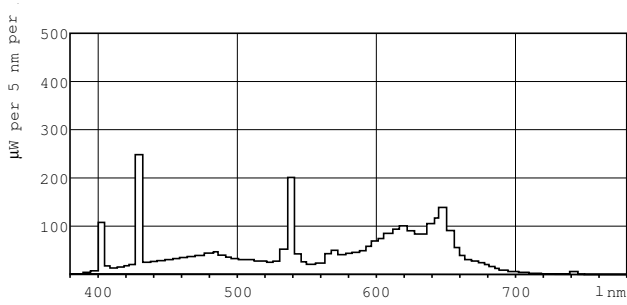

Product data

General Information	
Cap-Base	G13 [Medium Bi-Pin Fluorescent]
Life to 50% Failures (Nom)	15000 h
Life to 50% Failures Preheat (Nom)	20000 h
Light Technical	
Color Code	79
Luminous Flux (Nom)	1600 lm
Color Designation	Food
Lumen Maintenance 2000 h (Nom)	90 %
Lumen Maintenance 5000 h (Nom)	85 %
Chromaticity Coordinate X (Nom)	369
Chromaticity Coordinate Y (Nom)	317
Correlated Color Temperature (Nom)	3800 K
Luminous Efficacy (Rated) (Nom)	44 lm/W
Color Rendering Index (Nom)	74
Operating and Electrical	
Power (Rated) (Nom)	36.0 W
Lamp Current (Nom)	0.560 A
Voltage (Nom)	80 V

Controls and Dimming	
Dimmable	Yes
Approval and Application	
Energy Efficiency Label (EEL)	B
Mercury (Hg) Content (Nom)	5.0 mg
Energy Consumption kWh/1000 h	44 kWh
Product Data	
Full product code	871150070625640
Order product name	MASTER TL-D Food 1m 36W/79 SLV/25
EAN/UPC - Product	8711500706256
Order code	928045602019
Numerator - Quantity Per Pack	1
Numerator - Packs per outer box	25
Material Nr. (12NC)	928045602019
Net Weight (Piece)	120.000 g
ILCOS Code	FD-36/38/2A-E-G13

Dimensional drawing

Product	D (max)	A (max)	B (max)	B (min)	C (max)
MASTER TL-D Food 1m 36W/79	28 mm	970 mm	977.1 mm	974.7 mm	984.2 mm
SLV/25					

TL-D Food 36W/79 1m

Photometric data

Lightcolor /79

Lightcolor /79