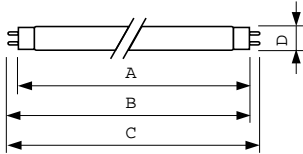

Product data

General Information	
Cap-Base	G13 [Medium Bi-Pin Fluorescent]
Life to 50% Failures (Nom)	15000 h
Life to 50% Failures Preheat (Nom)	20000 h
Light Technical	
Color Code	79
Luminous Flux (Nom)	1600 lm
Color Designation	Food
Lumen Maintenance 2000 h (Nom)	90 %
Lumen Maintenance 5000 h (Nom)	85 %
Chromaticity Coordinate X (Nom)	369
Chromaticity Coordinate Y (Nom)	317
Correlated Color Temperature (Nom)	3800 K
Luminous Efficacy (Rated) (Nom)	44 lm/W
Color Rendering Index (Nom)	74
Operating and Electrical	
Power (Rated) (Nom)	36.0 W
Lamp Current (Nom)	0.560 A
Voltage (Nom)	80 V

Controls and Dimming	
Dimmable	Yes
Approval and Application	
Energy Efficiency Label (EEL)	B
Mercury (Hg) Content (Nom)	5.0 mg
Energy Consumption kWh/1000 h	44 kWh
Product Data	
Full product code	871150070625640
Order product name	MASTER TL-D Food 1m 36W/79 SLV/25
EAN/UPC - Product	8711500706256
Order code	928045602019
Numerator - Quantity Per Pack	1
Numerator - Packs per outer box	25
Material Nr. (12NC)	928045602019
Net Weight (Piece)	120.000 g
ILCOS Code	FD-36/38/2A-E-G13

Dimensional drawing

Product	D (max)	A (max)	B (max)	B (min)	C (max)
MASTER TL-D Food 1m 36W/79	28 mm	970 mm	977.1 mm	974.7 mm	984.2 mm
SLV/25					

TL-D Food 36W/79 1m

Photometric data

Lightcolor /79

Lightcolor /79