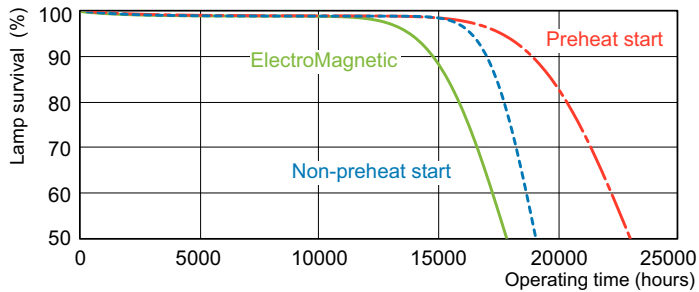

Lifetime

MASTER TL-D Food/Food Secura Life Expectancy 12 h cycle

MASTER TL-D Food/Food Secura Life Expectancy 3 h cycle