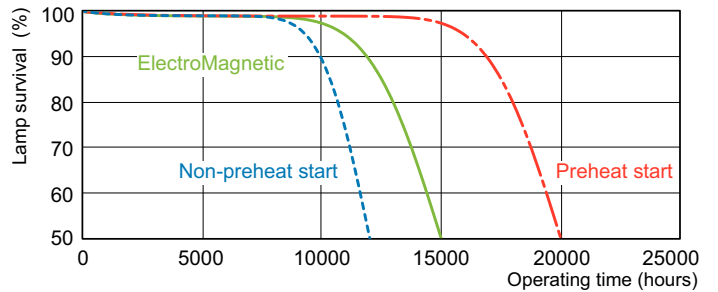

Lifetime

MASTER TL-D Food/Food Secura Life Expectancy 12 h cycle

MASTER TL-D Food/Food Secura Life Expectancy 3 h cycle