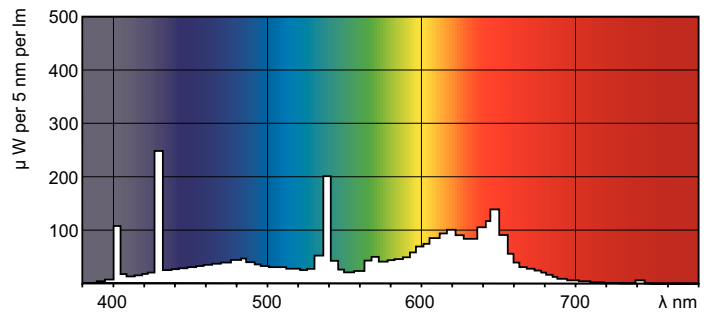

Product data

General Information	
Cap-Base	G13 [Medium Bi-Pin Fluorescent]
Life to 50% Failures (Nom)	15000 h
Life to 50% Failures Preheat (Nom)	20000 h
Light Technical	
Color Code	79
Luminous Flux (Nom)	1600 lm
Color Designation	Food
Lumen Maintenance 2000 h (Nom)	90 %
Lumen Maintenance 5000 h (Nom)	85 %
Chromaticity Coordinate X (Nom)	369
Chromaticity Coordinate Y (Nom)	317
Correlated Color Temperature (Nom)	3800 K
Luminous Efficacy (Rated) (Nom)	44 lm/W
Color Rendering Index (Nom)	74
Operating and Electrical	
Power (Rated) (Nom)	36.0 W
Lamp Current (Nom)	0.560 A
Voltage (Nom)	80 V

Dimensional drawing

Product	D (max)	A (max)	B (max)	B (min)	C (max)
MASTER TL-D Food 1m 36W/79	28 mm	970 mm	977.1 mm	974.7 mm	984.2 mm
SLV/25					

TL-D Food 36W/79 1m

Photometric data

Lightcolor /79

Lightcolor /79