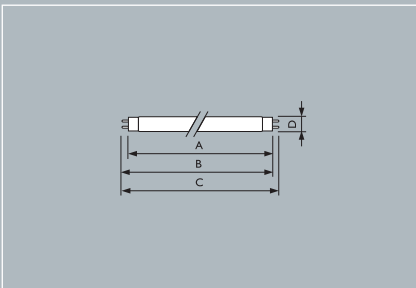

Fluorescent

TL-D Snow White

TL-D Snow White

Product Description

A low-pressure mercury discharge lamp with a tubular 26mm envelope, available in 18w, 36w and 58w

Product Features

- Offers a very high colour temperature
- Offers a good colour rendering
- Direct replacement for any TL-D

Dimensions in mm

Product ID	A		B	C	D
	max.	min.	max.	max.	max.
TL-D 18W	509	595	597	604	28
TL-D 36W	1199	1204	1207	1214	28
TL-D 58W	1500	1505	1507	1514	25

Fluorescent

TL-D Snow White

Packaging

Preferred selection