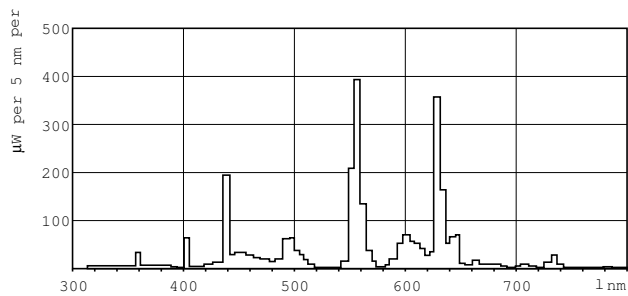

MASTER TL5 High Output

Controls and Dimming

Dimmable	Yes

Mechanical and Housing

Cap-Base Information	Green Plate

Approval and Application

Energy Efficiency Label (EEL)	A+
Mercury (Hg) Content (Nom)	1.4 mg
Energy Consumption kWh/1000 h	59 kWh

Product Data

Full product code	871150064318655

Order product name	MASTER TL5 HO 54W/840 SLV/40
EAN/UPC - Product	8711500643186
Order code	927929084055
Numerator - Quantity Per Pack	1
Numerator - Packs per outer box	40
Material Nr. (12NC)	927929084055
Net Weight (Piece)	105.800 g
ILCOS Code	FDH-54/40/1B-L/P-G5-16/1150

Warnings and Safety

- A lamp breaking is extremely unlikely to have any impact on your health. If a lamp breaks, ventilate the room for 30 minutes and remove the parts, preferably with gloves. Put them in a sealed plastic bag and take it to your local waste facilities for recycling. Do not use a vacuum cleaner.

Dimensional drawing

Product	D (max)	A (max)	B (max)	B (min)	C (max)
MASTER TL5 HO 54W/840 SLV/40	17 mm	1149.0 mm	1156.1 mm	1153.7 mm	1163.2 mm

TL5 HO 54W/840

Photometric data

Lightcolor /840