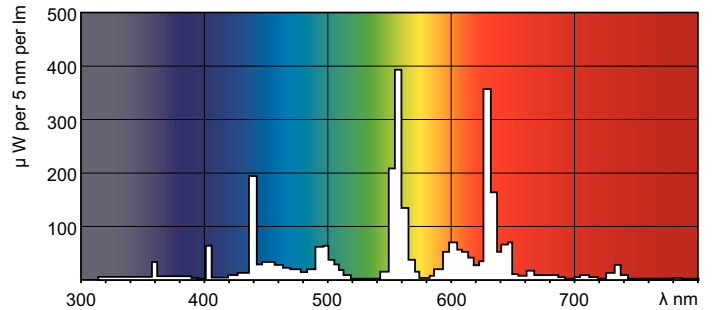

Lightcolor /840