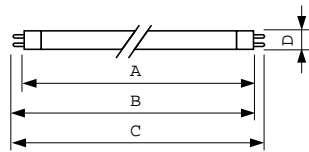

## Dimensional drawing

Product	D (max)	A (max)	B (max)	B (min)	C (max)
MASTER TL5 HO 54W/840 SLV/40	17 mm	1149.0 mm	1156.1 mm	1153.7 mm	1163.2 mm