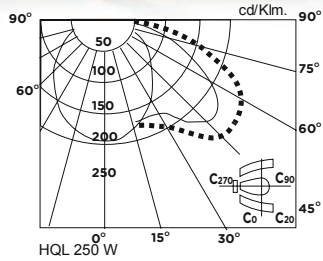

### S3 250 W Classic Model Polyester Luminaries

Group Code	Product Code	Carton Dim. (mm)	Glass Dim. (mm)	(kg)	Glass W. (kg)	Packing (pcs)	Glass (pcs)	Type	Price (USD)
1.3	414.250	710x370x160	380x445x340	7.50	7.50	1	10	250 W H. P. Mercury Luminary A. Glass	24,58
1.3	414.251	710x370x160	380x445x340	8.10	7.50	1	10	250 W Sodium / Metal Luminary A. Glass	28,77
1.3	414.150	710x370x160	380x445x340	7.20	7.50	1	10	150 W Sod. - Met. Luminary A. Glass	27,42
1.3	414.252	710x370x160	380x445x340	5.30	7.50	1	10	250 W Lum. with E40 Lampholder A. Glass	17,74

### S3 400 W Classic Model Polyester Luminaries

Group Code	Product Code	Carton Dim. (mm)	Glass Dim. (mm)	Cart.Wgt. (kg)	Glass W. (kg)	Packing (pcs)	Glass (pcs)	Type	Price (USD)
1.4	414.400	800x370x160	460x440x330	8,50	9.0	1	10	400 W H P Mercury Lum. Acrylic Glass	39,97
1.4	414.401	800x370x160	460x440x330	9,00	9.0	1	10	400 W Metal Lum. Acrylic Glass	33,94
1.4	414.402	800x370x160	460x440x330	9,50	9.0	1	10	400 W Sodium Lum. Acrylic Glass	44,97
1.4	414.403	800x370x160	460x440x330	6,00	9.0	1	10	400 W Lum. with E40 Lampholder A. Glass	21,94