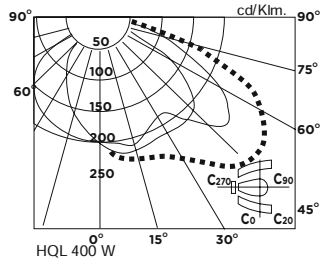

### S3 250 W Classic Model Polyester Luminaries

Group Code	Product Code	Carton Dim. (mm)	Glass Dim. (mm)	(kg)	Glass W. (kg)	Packing (pcs)	Glass (pcs)	Type	Price (USD)
1.3	414.250	710x370x160	380x445x340	7.50	7.50	1	10	250 W H. P. Mercury Luminary A. Glass	24,58
1.3	414.251	710x370x160	380x445x340	8.10	7.50	1	10	250 W Sodium / Metal Luminary A. Glass	28,77
1.3	414.150	710x370x160	380x445x340	7.20	7.50	1	10	150 W Sod. - Met. Luminary A. Glass	27,42
1.3	414.252	710x370x160	380x445x340	5.30	7.50	1	10	250 W Lum. with E40 Lampholder A. Glass	17,74

### S3 400 W Classic Model Polyester Luminaries

Group Code	Product Code	Carton Dim. (mm)	Glass Dim. (mm)	Cart.Wgt. (kg)	Glass W. (kg)	Packing (pcs)	Glass (pcs)	Type	Price (USD)
1.4	414.400	800x370x160	460x440x330	8,50	9.0	1	10	400 W H P Mercury Lum. Acrylic Glass	39,97
1.4	414.401	800x370x160	460x440x330	9,00	9.0	1	10	400 W Metal Lum. Acrylic Glass	33,94
1.4	414.402	800x370x160	460x440x330	9,50	9.0	1	10	400 W Sodium Lum. Acrylic Glass	44,97
1.4	414.403	800x370x160	460x440x330	6,00	9.0	1	10	400 W Lum. with E40 Lampholder A. Glass	21,94