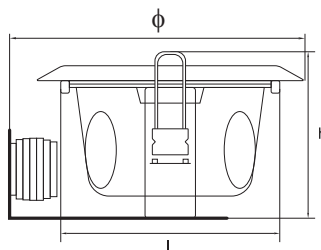

ÎNCASTRAT

E27 G24Q G24D

Nume	Cod	Model	P <sub>(0)</sub>	Sursă	Soclu	Culoare	Dimensiuni Ø x l x h	Stocabil
unitate de măsură			W				mm	
Elis 40	EL0023882	TG-3101.01	2 x max. 40W	bec incandescent, economic, halogen, LED	E27	alb	225 x 215 x 100	✓
Elis 40	EL0023883	TG-3101.01	2 x max. 40W	bec incandescent, economic, halogen, LED	E27	crom	225 x 215 x 100	✓
Elis 40	EL0023884	TG-3101.01	2 x max. 40W	bec incandescent, economic, halogen, LED	E27	crom mat	225 x 215 x 100	✓
Elis 26	EL0029045	TG-3101.03	2 x max. 26W	bec economic PLC 4 pini	G24Q	alb	226 x 215 x 100	✓
Elis 26	EL0029043	TG-3101.03	2 x max. 26W	bec economic PLC 4 pini	G24Q	crom	226 x 215 x 100	✓
Elis 26	EL0029046	TG-3101.03	2 x max. 26W	bec economic PLC 4 pini	G24Q	crom mat	226 x 215 x 100	✓
Elis 13	EL0023878	TG-3101.02	2 x max. 13W	bec economic PLC 4 pini	G24d	crom	160 x 135 x 100	✓

**Echipare:** reflector oglindă

**Montaj:** încastrat

**Ambalaj:** individual

DIMENSIUNI  
BAX

BUC./BAX

KG / BAX

**Informații logistice:**

vezi indexul de la sfârșitul catalogului