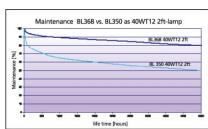

Blacklight BL368 Linear T8

F18W T8 BL368 24

0000091

Packaging single width (cm)	2.9
Packaging single height (cm)	61.0
DUN14 (outer)	15410288000913
Units per outer package	25
Packaging outer length (cm)	63.0
Packaging outer width (cm)	15.5
Packaging outer height (cm)	15.0

Safety data

Lamp mercury content (mg)	2.80
Recommendation for disposal at end of life	Applicable
Special purpose lamp	Yes
Intended purpose	Flykilling
Suitable for household illumination	No

TECHNICAL DRAWINGS

G13