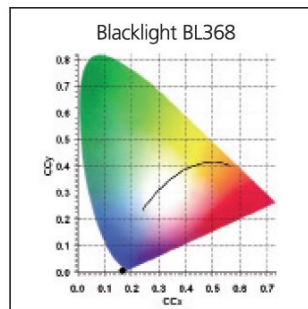

Blacklight BL368 Linear T8

F15W T8 BL368

0000082

DUN14 (outer)	15410288000821
Units per outer package	25
Packaging outer length (cm)	48.0
Packaging outer width (cm)	15.5
Packaging outer height (cm)	15.0

Safety data

Lamp mercury content (mg)	2.80
Recommendation for disposal at end of life	Applicable
Special purpose lamp	Yes
Intended purpose	Flykilling
Suitable for household illumination	No

PHOTOMETRY