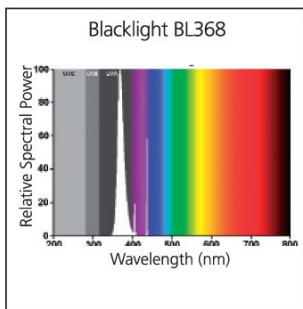

### Optical data

<b>Ambient temperature for maximum luminous flux (°C)</b>	25
<b>Correlated colour temperature range (K)</b>	UV-A lamp
<b>Light colour</b>	BL368 Blacklight
<b>Adjustable chromaticity</b>	N

## PHOTOMETRY