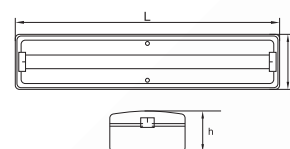

EXIT TUB

AKINO

SALIS

ODES 6

G5

SURSĂ T5

Nume	Cod	Model	P _(i)	Acumulator	Timp de încărcare	Autonomie	Tip	IP	Dimensiuni L x l x h	Stocabil
unitate de măsură			W		ore				mm	
Akino	EL0024056	TG-4105.01208	2 x 8	6V 4Ah	18 - 24	3 - 7.5	neperm.	40	400x80x85	✓
Salis	EL0018707	TG-4105.09208	2 x 8	6 V 2.8Ah	16 - 20	2.5 - 5	neperm.	40	368x85x89	✓
Odes 6	EL0018710	TG-4105.11106	1 x 6	2 x 4V 0.9 Ah	24	2	neperm.	40	240x73x48	✓
Odes 8	EL0018709	TG-4105.10108	1 x 8	2 x 4 V 0.9Ah	24	1,5	neperm.	40	322x78x51	✓
Odes 8 b	EL0029715	TG-4105.25108	1 x 8	6V 1800Ah	24	3	neperm.	65	355x118x88	✓
Odes 16	EL0029716	TG-4105.29208	2 x 8	6V 1800Ah	24	1,5	neperm.	65	355x118x88	✓