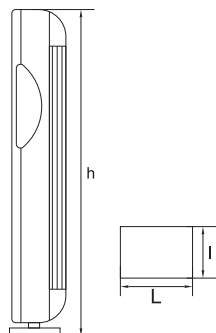

EXIT TUB

AKINO

SALIS

ODES 6

G5

SURSĂ T5

Nume	Cod	Model	P _(i)	Acumulator	Timp de încărcare	Autonomie	Tip	IP	Dimensiuni L x l x h	Stocabil
unitate de măsură			W		ore				mm	
Akino	EL0024056	TG-4105.01208	2 x 8	6V 4Ah	18 - 24	3 - 7.5	neperm.	40	400x80x85	✓
Salis	EL0018707	TG-4105.09208	2 x 8	6 V 2.8Ah	16 - 20	2.5 - 5	neperm.	40	368x85x89	✓
Odes 6	EL0018710	TG-4105.11106	1 x 6	2 x 4V 0.9 Ah	24	2	neperm.	40	240x73x48	✓
Odes 8	EL0018709	TG-4105.10108	1 x 8	2 x 4 V 0.9Ah	24	1,5	neperm.	40	322x78x51	✓
Odes 8 b	EL0029715	TG-4105.25108	1 x 8	6V 1800Ah	24	3	neperm.	65	355x118x88	✓
Odes 16	EL0029716	TG-4105.29208	2 x 8	6V 1800Ah	24	1,5	neperm.	65	355x118x88	✓