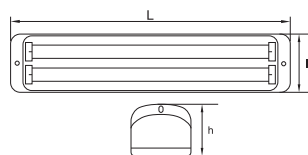

EXIT TUB

AKINO

SALIS

ODES 6

G5

SURSĂ T5

Nume	Cod	Model	P _(i)	Acumulator	Timp de încărcare	Autonomie	Tip	IP	Dimensiuni L x l x h	Stocabil
unitate de măsură			W		ore				mm	
Akino	EL0024056	TG-4105.01208	2 x 8	6V 4Ah	18 - 24	3 - 7.5	neperm.	40	400x80x85	✓
Salis	EL0018707	TG-4105.09208	2 x 8	6 V 2.8Ah	16 - 20	2.5 - 5	neperm.	40	368x85x89	✓
Odes 6	EL0018710	TG-4105.11106	1 x 6	2 x 4V 0.9 Ah	24	2	neperm.	40	240x73x48	✓
Odes 8	EL0018709	TG-4105.10108	1 x 8	2 x 4 V 0.9Ah	24	1,5	neperm.	40	322x78x51	✓
Odes 8 b	EL0029715	TG-4105.25108	1 x 8	6V 1800Ah	24	3	neperm.	65	355x118x88	✓
Odes 16	EL0029716	TG-4105.29208	2 x 8	6V 1800Ah	24	1,5	neperm.	65	355x118x88	✓