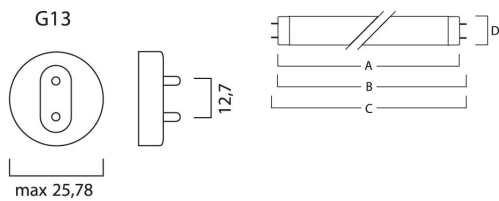

Fluorescent T8 (Bread)

F58W T8 FoodStar Bread

0001864

Weight (kg)	0.2

Packaging

Single packaging type	Carton
Product EAN number	5410288018645
Packaging single length (cm)	2.79
Packaging single width (cm)	2.9
Packaging single height (cm)	151.21
DUN14 (outer)	15410288018642
Units per outer package	25
Packaging outer length (cm)	154.61
Packaging outer width (cm)	15.52
Packaging outer height (cm)	15.01

Safety data

Lamp mercury content (mg)	4.50
Breakage cleaning instructions	Applicable
Recommendation for disposal at end of life	Applicable
Special purpose lamp	Yes
Intended purpose	Food display
Suitable for household illumination	No

TECHNICAL DRAWINGS