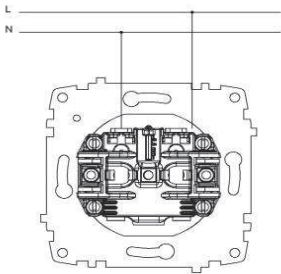

BAĞLANTI ŞEMASI / WIRING DIAGRAM