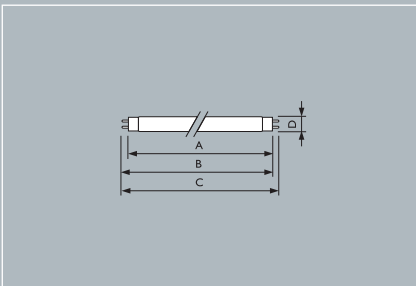

TL-D Snow White

Product Description

A low-pressure mercury discharge lamp with a tubular 26mm envelope, available in 18w, 36w and 58w

Product Features

- Offers a very high colour temperature
- Offers a good colour rendering
- Direct replacement for any TL-D

Dimensions in mm

Product ID	A		B	C	D
	max.	min.	max.	max.	max.
TL-D 18W	509	595	597	604	28
TL-D 36W	1199	1204	1207	1214	28
TL-D 58W	1500	1505	1507	1514	25

Fluorescent

TL-D Snow White

Packaging

Preferred selection