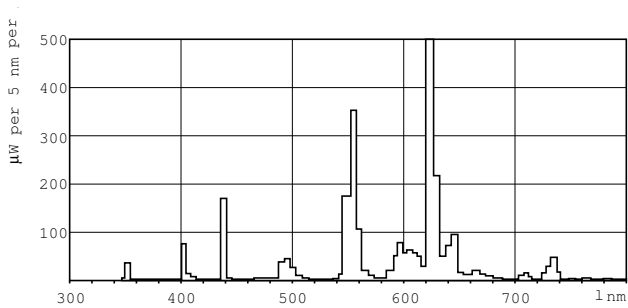

MASTER TL-D Super 80

MASTER TL-D Super 80 36W/827 1SL/25

The MASTER TL-D Super 80 lamp offers more lumens per watt and better color rendering than TL-D standard colors. Furthermore, it has a lower mercury content. The lamp can be operated in existing TL-D luminaires.

LLMF 2000 h Rated	96 %
LLMF 4000 h Rated	95 %
LLMF 6000 h Rated	94 %
LLMF 8000 h Rated	93 %
LLMF 12000 h Rated	92 %
LLMF 16000 h Rated	91 %
LLMF 20000 h Rated	90 %
Operating and Electrical	
Power (Rated) (Nom)	36.0 W
Lamp Current (Nom)	0.440 A
Temperature	
Design Temperature (Nom)	25 °C
Controls and Dimming	
Dimmable	Yes
Approval and Application	
Energy Efficiency Label (EEL)	A
Mercury (Hg) Content (Nom)	2.0 mg
Energy Consumption kWh/1000 h	42 kWh

Numerator - Packs per outer box	25
Material Nr. (12NC)	927921082723
Net Weight (Piece)	135.000 g
ILCOS Code	FD-36/27/1B-E-G13

Warnings and Safety

- A lamp breaking is extremely unlikely to have any impact on your health. If a lamp breaks, ventilate the room for 30 minutes and remove the parts, preferably with gloves. Put them in a sealed plastic bag and take it to your local waste facilities for recycling. Do not use a vacuum cleaner.

Dimensional drawing

Product	D (max)	A (max)	B (max)	B (min)	C (max)
MASTER TL-D Super 80 36W/827 1SL/25	28 mm	1199.4 mm	1206.5 mm	1204.1 mm	1213.6 mm

TL-D 36W/827

Photometric data

Lightcolor /827

Lightcolor /827