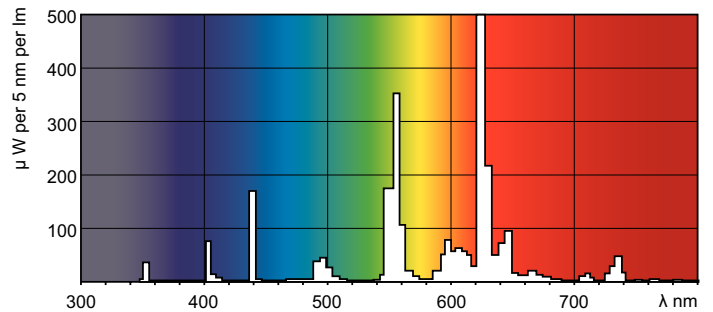

MASTER TL-D Super 80

MASTER TL-D Super 80 36W/827 1SL/25

The MASTER TL-D Super 80 lamp offers more lumens per watt and better color rendering than TL-D standard colors. Furthermore, it has a lower mercury content. The lamp can be operated in existing TL-D luminaires.

LLMF 2000 h Rated	96 %
LLMF 4000 h Rated	95 %
LLMF 6000 h Rated	94 %
LLMF 8000 h Rated	93 %
LLMF 12000 h Rated	92 %
LLMF 16000 h Rated	91 %
LLMF 20000 h Rated	90 %
Operating and Electrical	
Power (Rated) (Nom)	36.0 W
Lamp Current (Nom)	0.440 A
Temperature	
Design Temperature (Nom)	25 °C
Controls and Dimming	
Dimmable	Yes
Approval and Application	
Energy Efficiency Label (EEL)	A
Mercury (Hg) Content (Nom)	2.0 mg
Energy Consumption kWh/1000 h	42 kWh

Dimensional drawing

Product	D (max)	A (max)	B (max)	B (min)	C (max)
MASTER TL-D Super 80 36W/827 1SL/25	28 mm	1199.4 mm	1206.5 mm	1204.1 mm	1213.6 mm

TL-D 36W/827

Photometric data

Lightcolor /827

Lightcolor /827

MASTER TL-D Super 80

Lifetime

MASTER TL-D Super 80 Life Expectancy 3 h cycle

MASTER TL-D Super 80 Life Expectancy 12 h cycle

MASTER TL-D Super 80 Lumen Maintenance 3 h + 12 h cycle