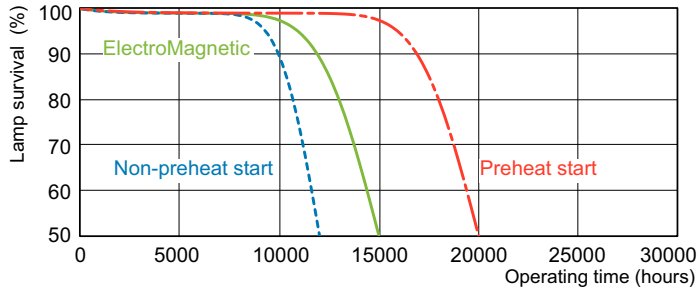

Dimensional drawing

Product	D (max)	A (max)	B (max)	B (min)	C (max)
MASTER TL-D Super 80 36W/827 1SL/25	28 mm	1199.4 mm	1206.5 mm	1204.1 mm	1213.6 mm

TL-D 36W/827

Photometric data

Lightcolor /827

Lightcolor /827

MASTER TL-D Super 80

Lifetime

MASTER TL-D Super 80 Life Expectancy 3 h cycle

MASTER TL-D Super 80 Life Expectancy 12 h cycle

MASTER TL-D Super 80 Lumen Maintenance 3 h + 12 h cycle