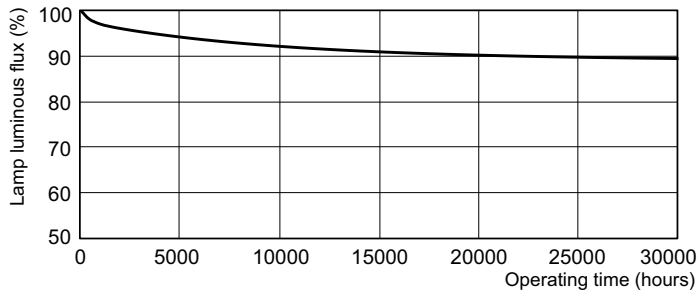

Dimensional drawing

Product	D (max)	A (max)	B (max)	B (min)	C (max)
MASTER TL-D Super 80 36W/827 1SL/25	28 mm	1199.4 mm	1206.5 mm	1204.1 mm	1213.6 mm

TL-D 36W/827

Photometric data

Lightcolor /827

Lightcolor /827

MASTER TL-D Super 80

Lifetime

MASTER TL-D Super 80 Life Expectancy 3 h cycle

MASTER TL-D Super 80 Life Expectancy 12 h cycle

MASTER TL-D Super 80 Lumen Maintenance 3 h + 12 h cycle