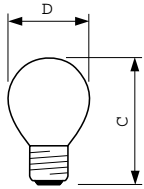

Product Data

Full product code	871150032690438
Order product name	Party 15W E27 220-240V P45 GR 1CT/4X5F
EAN/UPC - Product	8711500326904
Order code	921587743329
Numerator - Quantity Per Pack	1
Numerator - Packs per outer box	20
Material Nr. (12NC)	921587743329
Net Weight (Piece)	14.550 g
ILCOS Code	IBP/G-15-220/240-E27-45

Party Lustre P45

Dimensional drawing

Product	D	C (max)
Party 15W E27 220-240V P45 GR 1CT/4X5F	45 mm	74 mm

LUS COL 15W E27 220-240V P45 GR