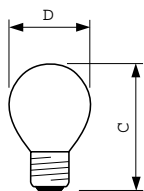

Approval and Application	
Energy Efficiency Label (EEL)	E
Energy Consumption kWh/1000 h	15 kWh

Product Data	
Full product code	871150017743850
Order product name	Party 15W E27 220-240V P45 RE 1CT/10X10F
EAN/UPC - Product	8711500177438
Order code	921587843329
Numerator - Quantity Per Pack	1
Numerator - Packs per outer box	100
Material Nr. (12NC)	921587843329
Net Weight (Piece)	14.550 g
ILCOS Code	IBP/R-15-220/240-E27-45

### Dimensional drawing

Product	D	C (max)
Party 15W E27 220-240V P45 RE 1CT/10X10F	45 mm	74 mm

LUS COL 15W E27 220-240V P45 RE