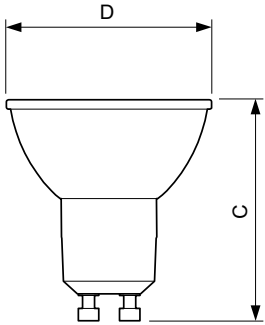

CorePro LEDspot MV

Order code	929001218102
Numerator - Quantity Per Pack	1
Numerator - Packs per outer box	10
Material Nr. (12NC)	929001218102

Net Weight (Piece)	0.038 kg

Dimensional drawing

GU10 230V 4W-35W 260lm 100D 2700K GU10ND

Product	D	C
Corepro LEDspot 4.6-50W GU10 830 36D	50 mm	54 mm