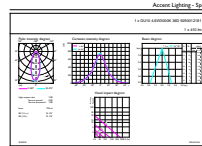

Photometric data

CorePro LEDspotMV 50W GU10 830 36D CLA