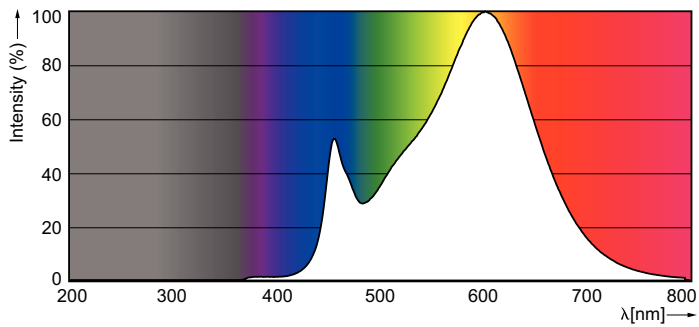

Photometric data

CorePro LEDspotMV 50W GU10 830 36D CLA