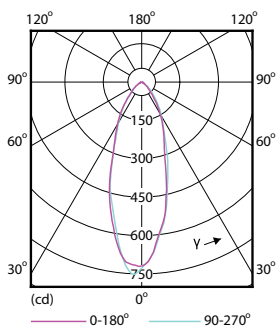

Photometric data

CorePro LEDspotMV 50W GU10 830 36D CLA