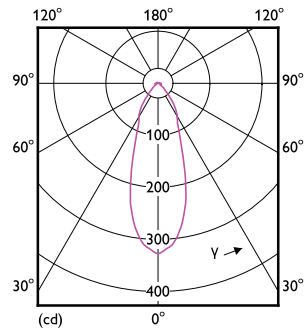

LEDspot CorePro 2.8-40W E14 R50 827 36D ND