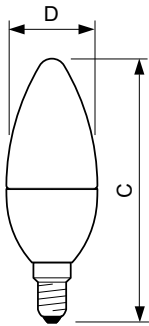

Product data

General Information	
Cap-Base	E14 [E14]
Nominal Lifetime (Nom)	15000 h
Switching Cycle	50000X
Technical Type	7-60W
Light Technical	
Color Code	865 [CCT of 6500K]
Luminous Flux (Nom)	830 lm
Luminous Flux (Rated) (Nom)	830 lm
Color Designation	Cool Daylight
Correlated Color Temperature (Nom)	6500 K
Luminous Efficacy (Rated) (Nom)	118.57 lm/W
Color Consistency	<6
Color Rendering Index (Nom)	80
LLMF At End Of Nominal Lifetime (Nom)	70 %

CorePro LED candles and lusters

Mechanical and Housing

Bulb Finish Frosted

Approval and Application

Energy Efficiency Label (EEL) A++

Energy Consumption kWh/1000 h 7 kWh

Product Data

Full product code 871869674685100

Dimensional drawing

Candle B38 7-60W 830lm 6500K E14 ND FR

Product	D	C
CorePro LEDcandle ND 7-60W E14 865 B38 FR	38 mm	114 mm

Photometric data

CorePro LEDcandle 60W E14 865 FR B38

CorePro LED candles and lusters