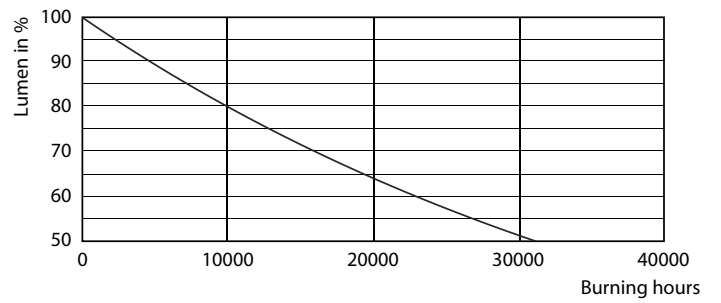

Product data

General Information	
Cap-Base	E14 [E14]
Nominal Lifetime (Nom)	15000 h
Switching Cycle	50000X
Technical Type	7-60W
Light Technical	
Color Code	865 [CCT of 6500K]
Luminous Flux (Nom)	830 lm
Luminous Flux (Rated) (Nom)	830 lm
Color Designation	Cool Daylight
Correlated Color Temperature (Nom)	6500 K
Luminous Efficacy (Rated) (Nom)	118.57 lm/W
Color Consistency	<6
Color Rendering Index (Nom)	80
LLMF At End Of Nominal Lifetime (Nom)	70 %

Dimensional drawing

Candle B38 7-60W 830lm 6500K E14 ND FR

Product	D	C
CorePro LEDcandle ND 7-60W E14 865 B38 FR	38 mm	114 mm

Photometric data

CorePro LEDcandle 60W E14 865 FR B38

CorePro LED candles and lusters

Photometric data

CorePro LEDcandle 60W E14 865 FR B38

Lifetime

LEDbulb 60W E14 827 FR B38

LEDbulb 60W E14 827 FR B38