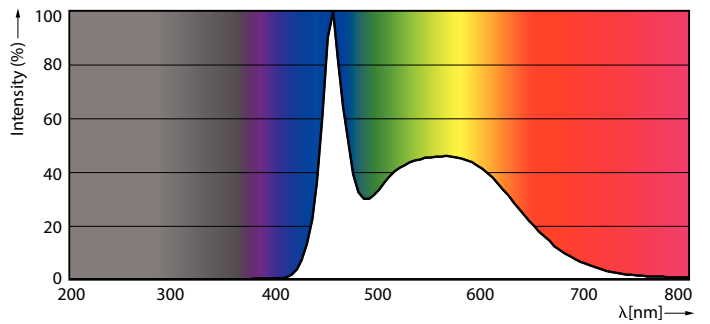

CorePro LED candles and lusters

Mechanical and Housing

Bulb Finish Frosted

Approval and Application

Energy Efficiency Label (EEL) A++

Energy Consumption kWh/1000 h 7 kWh

Product Data

Full product code 871869674685100

Order product name	CorePro LEDcandle ND 7-60W E14 865 B38 FR
EAN/UPC - Product	8718696746851
Order code	929001394702
Numerator - Quantity Per Pack	1
Numerator - Packs per outer box	10
Material Nr. (12NC)	929001394702
Net Weight (Piece)	0.063 kg

Dimensional drawing

Product	D	C
CorePro LEDcandle ND 7-60W E14 865 B38 FR	38 mm	114 mm

Photometric data

CorePro LEDcandle 60W E14 865 FR B38