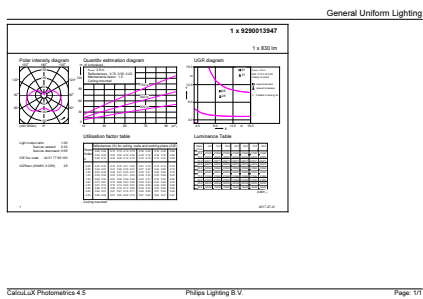

Order product name	CorePro LEDcandle ND 7-60W E14 865 B38 FR
EAN/UPC - Product	8718696746851
Order code	929001394702
Numerator - Quantity Per Pack	1
Numerator - Packs per outer box	10
Material Nr. (12NC)	929001394702
Net Weight (Piece)	0.063 kg

Dimensional drawing

Candle B38 7-60W 830lm 6500K E14 ND FR

Product	D	C
CorePro LEDcandle ND 7-60W E14 865 B38 FR	38 mm	114 mm

Photometric data

CorePro LEDcandle 60W E14 865 FR B38

CorePro LED candles and lusters