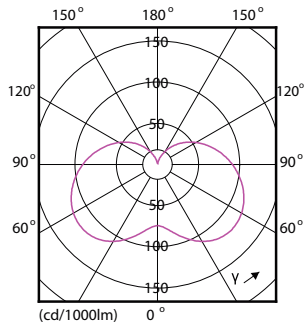

CorePro LED candles and lusters

Photometric data

CorePro LEDcandle 60W E14 865 FR B38