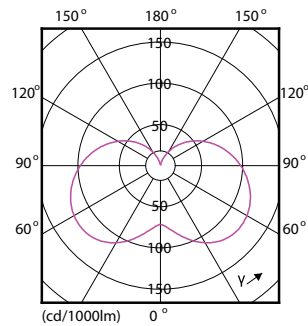

Photometric data

LEDbulb 60W E14 827 FR B38