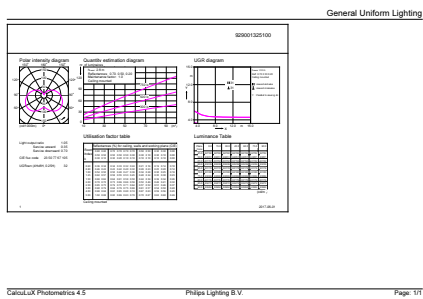

CorePro LED candles and lusters

Mechanical and Housing

Bulb Finish Frosted

Approval and Application

Energy Efficiency Label (EEL) A++

Energy Consumption kWh/1000 h 7 kWh

Product Data

Full product code 871869670299400

Order product name	CorePro LEDcandle ND 7-60W E14 827 B38 FR
EAN/UPC - Product	8718696702994
Order code	929001325102
Numerator - Quantity Per Pack	1
Numerator - Packs per outer box	10
Material Nr. (12NC)	929001325102
Net Weight (Piece)	0.063 kg

Dimensional drawing

Candle 230V 8-60W 806lm 2700K E14 ND FR

Product	D	C
CorePro LEDcandle ND 7-60W E14 827 B38 FR	38 mm	114 mm

Photometric data

LEDbulb 60W E14 827 FR B38