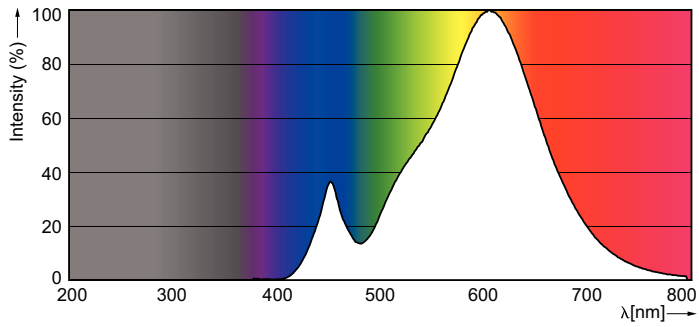

Standard LED candles & lusters

Photometric data

CorePro 822-827