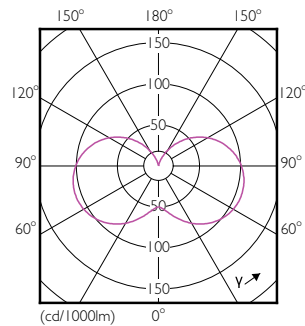

Product data

General Information	
Cap-Base	E14 [E14]
Reddot Design Award Winner mark	Reddot Design Award Winner 2016
Nominal Lifetime (Nom)	15000 h
Switching Cycle	50000X
Technical Type	5.5-40W
Light Technical	
Color Code	827 [CCT of 2700K]
Luminous Flux (Nom)	470 lm
Luminous Flux (Rated) (Nom)	470 lm
Color Designation	Warm White (WW)
Correlated Color Temperature (Nom)	2700 K
Luminous Efficacy (Rated) (Nom)	85.45 lm/W
Color Consistency	<6
Color Rendering Index (Nom)	80
LLMF At End Of Nominal Lifetime (Nom)	70 %

Net Weight (Piece) 0.040 kg

Dimensional drawing

LED ND 5.5-40W E14 827 220-240V B35 FR

Product	D	C
CorePro LEDcandle ND 5.5-40W E14 827 B35 FR	35 mm	106 mm

Photometric data

CorePro LEDcandle 40W E14 827 FR B35 ND