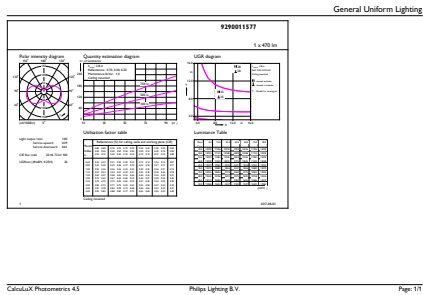

Product data

General Information	
Cap-Base	E14 [E14]
Reddot Design Award Winner mark	Reddot Design Award Winner 2016
Nominal Lifetime (Nom)	15000 h
Switching Cycle	50000X
Technical Type	5.5-40W
Light Technical	
Color Code	827 [CCT of 2700K]
Luminous Flux (Nom)	470 lm
Luminous Flux (Rated) (Nom)	470 lm
Color Designation	Warm White (WW)
Correlated Color Temperature (Nom)	2700 K
Luminous Efficacy (Rated) (Nom)	85.45 lm/W
Color Consistency	<6
Color Rendering Index (Nom)	80
LLMF At End Of Nominal Lifetime (Nom)	70 %

Net Weight (Piece) 0.040 kg

Dimensional drawing

LED ND 5.5-40W E14 827 220-240V B35 FR

Product	D	C
CorePro LEDcandle ND 5.5-40W E14 827 B35 FR	35 mm	106 mm

Photometric data

CorePro LEDcandle 40W E14 827 FR B35 ND