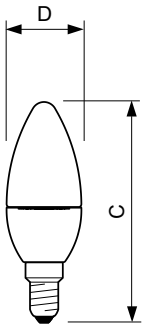

Product data

General Information	
Cap-Base	E14 [E14]
Reddot Design Award Winner mark	Reddot Design Award Winner 2016
Nominal Lifetime (Nom)	15000 h
Switching Cycle	50000X
Technical Type	5.5-40W
Light Technical	
Color Code	827 [CCT of 2700K]
Luminous Flux (Nom)	470 lm
Luminous Flux (Rated) (Nom)	470 lm
Color Designation	Warm White (WW)
Correlated Color Temperature (Nom)	2700 K
Luminous Efficacy (Rated) (Nom)	85.45 lm/W
Color Consistency	<6
Color Rendering Index (Nom)	80
LLMF At End Of Nominal Lifetime (Nom)	70 %

Order product name CorePro LEDcandle ND 5.5-40W E14 827 B35 FR

EAN/UPC - Product 8718291762386

Order code 929001157702

Numerator - Quantity Per Pack 1

Numerator - Packs per outer box 10

Material Nr. (12NC) 929001157702

Net Weight (Piece) 0.040 kg

Dimensional drawing

LED ND 5.5-40W E14 827 220-240V B35 FR

Product	D	C
CorePro LEDcandle ND 5.5-40W E14 827 B35 FR	35 mm	106 mm

Photometric data

CorePro LEDcandle 40W E14 827 FR B35 ND