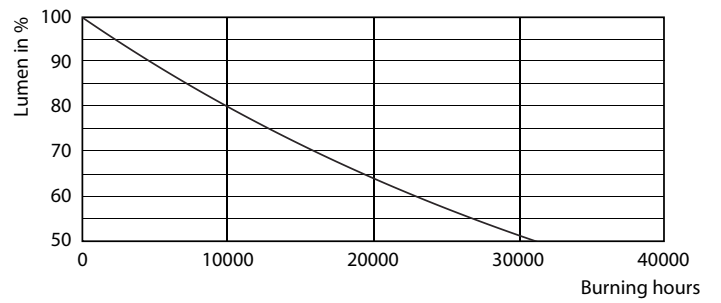

Product data

General Information	
Cap-Base	E14 [E14]
Reddot Design Award Winner mark	Reddot Design Award Winner 2016
Nominal Lifetime (Nom)	15000 h
Switching Cycle	50000X
Technical Type	5.5-40W
Light Technical	
Color Code	827 [CCT of 2700K]
Luminous Flux (Nom)	470 lm
Luminous Flux (Rated) (Nom)	470 lm
Color Designation	Warm White (WW)
Correlated Color Temperature (Nom)	2700 K
Luminous Efficacy (Rated) (Nom)	85.45 lm/W
Color Consistency	<6
Color Rendering Index (Nom)	80
LLMF At End Of Nominal Lifetime (Nom)	70 %

Standard LED candles & lusters

Photometric data

CorePro 822-827

Lifetime

LEDbulb 60W E14 827 FR B38

LEDbulb 60W E14 827 FR B38