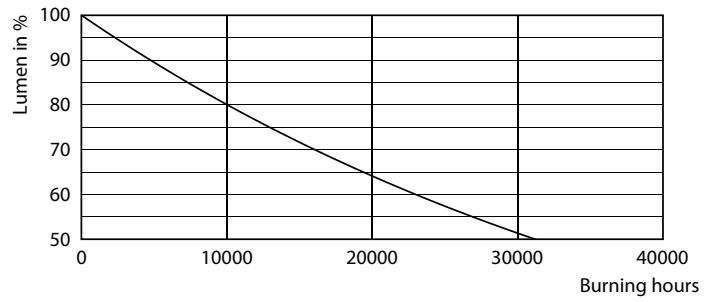

CorePro LEDbulbs

Lifetime

LEDbulb ND E27 FR