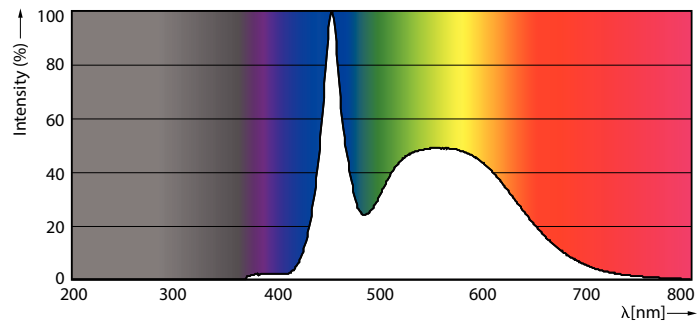

Photometric data

General Lighting Data

CorePro LEDbulb ND 15,5-120WA67E27 865FR

CorePro LEDbulb ND 15 5-120WA67E27 865FR