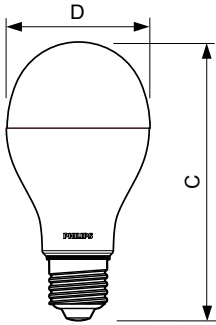

Product data

General Information		Wattage Equivalent	
Cap-Base	E27 [E27]	Wattage Equivalent	120 W
Nominal Lifetime (Nom)	15000 h	Starting Time (Nom)	0.5 s
Switching Cycle	50000X	Warm Up Time to 60% Light (Nom)	0.5 s
Technical Type	15.5-120W	Power Factor (Nom)	0.52
		Voltage (Nom)	220-240 V
Light Technical		Temperature	
Color Code	865 [CCT of 6500K]	T-Case Maximum (Nom)	90 °C
Beam Angle (Nom)	150 °		
Luminous Flux (Nom)	2000 lm	Controls and Dimming	
Luminous Flux (Rated) (Nom)	2000 lm	Dimmable	No
Color Designation	Cool Daylight	Mechanical and Housing	
Correlated Color Temperature (Nom)	6500 K	Bulb Finish	Frosted
Luminous Efficacy (rated) (Nom)	129.00 lm/W	Approval and Application	
Color Consistency	<6	Energy Efficiency Label (EEL)	A++
Color Rendering Index (Nom)	80	Energy Consumption kWh/1000 h	16 kWh
LLMF At End Of Nominal Lifetime (Nom)	70 %	Product Data	
Operating and Electrical		Full product code	871869670171300
Input Frequency	50 to 60 Hz	Order product name	CorePro LEDbulb ND 15.5-120WA67E27 865FR
Power (Rated) (Nom)	15.5 W		
Lamp Current (Nom)	145 mA		

CorePro LEDbulbs

EAN/UPC - Product	8718696701713
Order code	929002048002
Numerator - Quantity Per Pack	1
Numerator - Packs per outer box	10

Material Nr. (12NC)	929002048002
Net Weight (Piece)	0.120 kg

Dimensional drawing

Bulb A67 220-240V 16.5-120W 2000lm 6500

Product	D	C
CorePro LEDbulb ND 15.5-120WA67E27 865FR	68 mm	132 mm

Photometric data

General Lighting Data

CorePro LEDbulb ND 15,5-120WA67E27 865FR

CorePro LEDbulb ND 15 5-120WA67E27 865FR