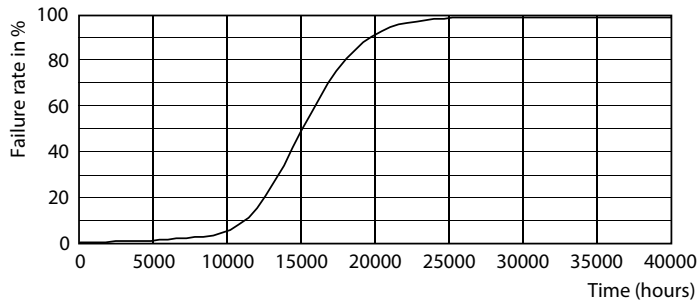

CorePro LEDbulbs

Lifetime

LEDbulb ND E27 FR