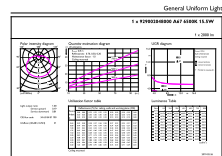

Photometric data

General Lighting Data

CorePro LEDbulb ND 15,5-120WA67E27 865FR

CorePro LEDbulb ND 15 5-120WA67E27 865FR