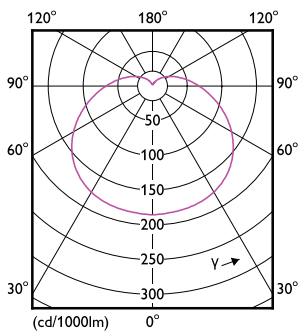

Product data

General Information		Wattage Equivalent	
Cap-Base	E27 [E27]	Wattage Equivalent	120 W
Nominal Lifetime (Nom)	15000 h	Starting Time (Nom)	0.5 s
Switching Cycle	50000X	Warm Up Time to 60% Light (Nom)	0.5 s
Technical Type	15.5-120W	Power Factor (Nom)	0.52
		Voltage (Nom)	220-240 V
Light Technical		Temperature	
Color Code	865 [CCT of 6500K]	T-Case Maximum (Nom)	90 °C
Beam Angle (Nom)	150 °		
Luminous Flux (Nom)	2000 lm	Controls and Dimming	
Luminous Flux (Rated) (Nom)	2000 lm	Dimmable	No
Color Designation	Cool Daylight	Mechanical and Housing	
Correlated Color Temperature (Nom)	6500 K	Bulb Finish	Frosted
Luminous Efficacy (rated) (Nom)	129.00 lm/W	Approval and Application	
Color Consistency	<6	Energy Efficiency Label (EEL)	A++
Color Rendering Index (Nom)	80	Energy Consumption kWh/1000 h	16 kWh
LLMF At End Of Nominal Lifetime (Nom)	70 %	Product Data	
Operating and Electrical		Full product code	871869670171300
Input Frequency	50 to 60 Hz	Order product name	CorePro LEDbulb ND 15.5-120WA67E27 865FR
Power (Rated) (Nom)	15.5 W		
Lamp Current (Nom)	145 mA		

Bulb A67 220-240V 16.5-120W 2000lm 6500

Product	D	C
CorePro LEDbulb ND 15.5-120WA67E27 865FR	68 mm	132 mm

Photometric data

General Lighting Data

CorePro LEDbulb ND 15,5-120WA67E27 865FR

CorePro LEDbulb ND 15 5-120WA67E27 865FR