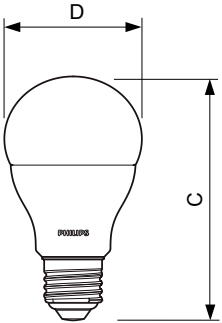

Product data

General Information		Lamp Current (Nom)	
Cap-Base	E27 [E27]	Wattage Equivalent	75 W
Nominal Lifetime (Nom)	15000 h	Starting Time (Nom)	0.5 s
Switching Cycle	50000X	Warm Up Time to 60% Light (Nom)	0.5 s
Technical Type	10.5-75W	Power Factor (Nom)	0.5
		Voltage (Nom)	220-240 V
Light Technical		Temperature	
Color Code	830 [CCT of 3000K]	T-Case Maximum (Nom)	85 °C
Beam Angle (Nom)	200 °		
Luminous Flux (Nom)	1055 lm	Controls and Dimming	
Luminous Flux (Rated) (Nom)	1055 lm	Dimmable	No
Color Designation	White (WH)	Mechanical and Housing	
Correlated Color Temperature (Nom)	3000 K	Bulb Finish	Frosted
Luminous Efficacy (Rated) (Nom)	100.48 lm/W	Approval and Application	
Color Consistency	<6	Energy Efficiency Label (EEL)	A+
Color Rendering Index (Nom)	80	Energy Consumption kWh/1000 h	11 kWh
LLMF At End Of Nominal Lifetime (Nom)	70 %		
Operating and Electrical			
Input Frequency	50 to 60 Hz		
Power (Rated) (Nom)	10.5 W		

Numerator - Packs per outer box	10
Material Nr. (12NC)	929001162332
Net Weight (Piece)	0.076 kg

Dimensional drawing

LED 10.5-75W E27 830

Product	D	C
CorePro LEDbulb ND 10.5-75W A60 E27 830	60 mm	110 mm

Photometric data