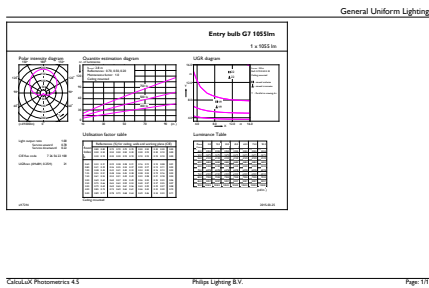

Product data

General Information		Lamp Current (Nom)	
Cap-Base	E27 [E27]	Wattage Equivalent	75 W
Nominal Lifetime (Nom)	15000 h	Starting Time (Nom)	0.5 s
Switching Cycle	50000X	Warm Up Time to 60% Light (Nom)	0.5 s
Technical Type	10.5-75W	Power Factor (Nom)	0.5
		Voltage (Nom)	220-240 V
Light Technical		Temperature	
Color Code	830 [CCT of 3000K]	T-Case Maximum (Nom)	85 °C
Beam Angle (Nom)	200 °		
Luminous Flux (Nom)	1055 lm	Controls and Dimming	
Luminous Flux (Rated) (Nom)	1055 lm	Dimmable	No
Color Designation	White (WH)	Mechanical and Housing	
Correlated Color Temperature (Nom)	3000 K	Bulb Finish	Frosted
Luminous Efficacy (Rated) (Nom)	100.48 lm/W	Approval and Application	
Color Consistency	<6	Energy Efficiency Label (EEL)	A+
Color Rendering Index (Nom)	80	Energy Consumption kWh/1000 h	11 kWh
LLMF At End Of Nominal Lifetime (Nom)	70 %		
Operating and Electrical			
Input Frequency	50 to 60 Hz		
Power (Rated) (Nom)	10.5 W		

Numerator - Packs per outer box	10
Material Nr. (12NC)	929001162332
Net Weight (Piece)	0.076 kg

Dimensional drawing

LED 10.5-75W E27 830

Product	D	C
CorePro LEDbulb ND 10.5-75W A60 E27 830	60 mm	110 mm

Photometric data