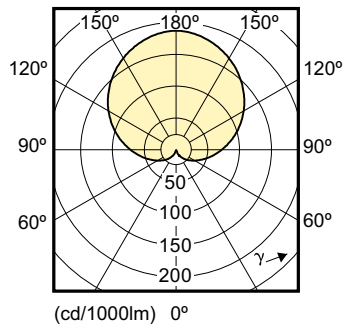

Product data

General Information		Lamp Current (Nom)	
Cap-Base	E27 [E27]	Wattage Equivalent	75 W
Nominal Lifetime (Nom)	15000 h	Starting Time (Nom)	0.5 s
Switching Cycle	50000X	Warm Up Time to 60% Light (Nom)	0.5 s
Technical Type	10.5-75W	Power Factor (Nom)	0.5
		Voltage (Nom)	220-240 V
Light Technical		Temperature	
Color Code	830 [CCT of 3000K]	T-Case Maximum (Nom)	85 °C
Beam Angle (Nom)	200 °		
Luminous Flux (Nom)	1055 lm	Controls and Dimming	
Luminous Flux (Rated) (Nom)	1055 lm	Dimmable	No
Color Designation	White (WH)	Mechanical and Housing	
Correlated Color Temperature (Nom)	3000 K	Bulb Finish	Frosted
Luminous Efficacy (Rated) (Nom)	100.48 lm/W	Approval and Application	
Color Consistency	<6	Energy Efficiency Label (EEL)	A+
Color Rendering Index (Nom)	80	Energy Consumption kWh/1000 h	11 kWh
LLMF At End Of Nominal Lifetime (Nom)	70 %		
Operating and Electrical			
Input Frequency	50 to 60 Hz		
Power (Rated) (Nom)	10.5 W		

Numerator - Packs per outer box	10
Material Nr. (12NC)	929001162332
Net Weight (Piece)	0.076 kg

Dimensional drawing

LED 10.5-75W E27 830

Product	D	C
CorePro LEDbulb ND 10.5-75W A60 E27 830	60 mm	110 mm

Photometric data