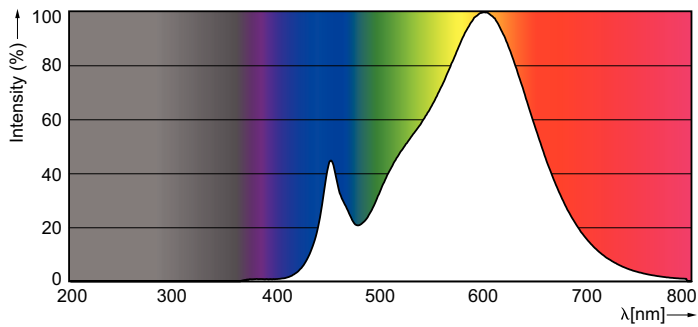

CorePro LEDbulbs

Product Data

Full product code	871869649752400
Order product name	CorePro LEDbulb ND 10.5-75W A60 E27 830
EAN/UPC - Product	8718696497524
Order code	929001162332
Numerator - Quantity Per Pack	1

Numerator - Packs per outer box	10
Material Nr. (12NC)	929001162332
Net Weight (Piece)	0.076 kg

Dimensional drawing

Product	D	C
CorePro LEDbulb ND 10.5-75W A60 E27 830	60 mm	110 mm

Photometric data

A60 /830 FR