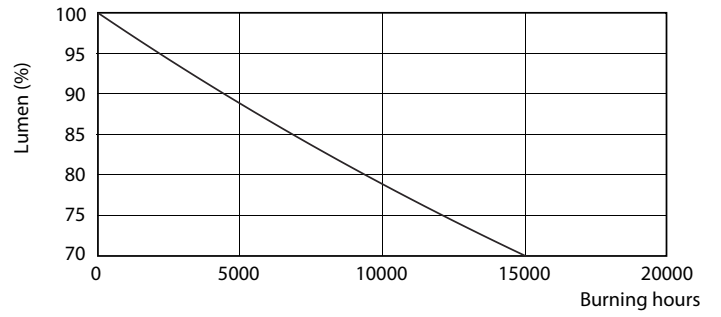

Product data

General Information	
Cap-Base	E27 [E27]
Nominal Lifetime (Nom)	15000 h
Switching Cycle	50000X
Technical Type	7.5-60W

Light Technical	
Color Code	840 [CCT of 4000K]
Beam Angle (Nom)	200 °
Luminous Flux (Nom)	806 lm
Luminous Flux (Rated) (Nom)	806 lm
Color Designation	Cool White (CW)
Correlated Color Temperature (Nom)	4000 K
Luminous Efficacy (Rated) (Nom)	107.47 lm/W
Color Consistency	<6
Color Rendering Index (Nom)	80
LLMF At End Of Nominal Lifetime (Nom)	70 %

Photometric data

A60 /840 FR

CorePro LEDbulbs

Lifetime

LEDbulb 40W E27 830 FR A60

LEDbulb 40W E27 830 FR A60