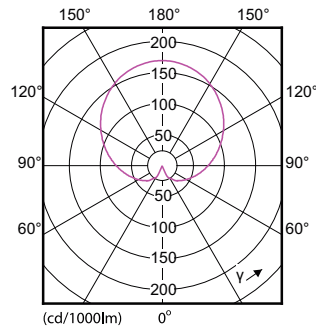

Photometric data

A60 /840 FR