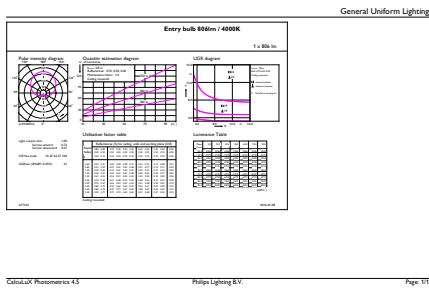

Photometric data

A60 /840 FR