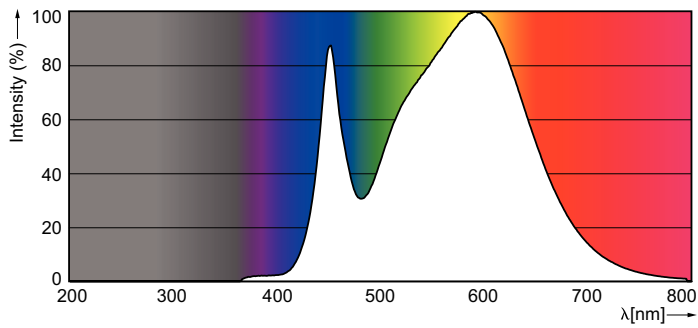

Photometric data

A60 /840 FR