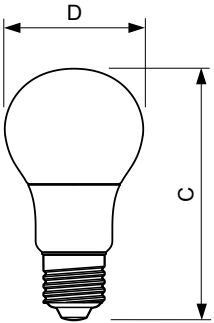

Product data

General Information	
Cap-Base	E27 [E27]
Nominal Lifetime (Nom)	15000 h
Switching Cycle	50000X
Technical Type	7.5-60W

Light Technical	
Color Code	840 [CCT of 4000K]
Beam Angle (Nom)	200 °
Luminous Flux (Nom)	806 lm
Luminous Flux (Rated) (Nom)	806 lm
Color Designation	Cool White (CW)
Correlated Color Temperature (Nom)	4000 K
Luminous Efficacy (Rated) (Nom)	107.47 lm/W
Color Consistency	<6
Color Rendering Index (Nom)	80
LLMF At End Of Nominal Lifetime (Nom)	70 %

Numerator - Packs per outer box	10
Material Nr. (12NC)	929001234702
Net Weight (Piece)	0.076 kg

Dimensional drawing

Entrybulb 230V 8W-60W 806lm 4000K E27 ND

Product	D	C
CorePro LEDbulb ND 7.5-60W A60 E27 840	60 mm	110 mm