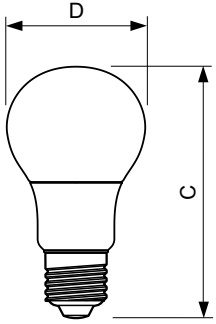

Product data

General Information		Lamp Current (Nom)	
Cap-Base	E27 [E27]	Wattage Equivalent	60 W
Nominal Lifetime (Nom)	15000 h	Starting Time (Nom)	0.5 s
Switching Cycle	50000X	Warm Up Time to 60% Light (Nom)	0.5 s
Technical Type	7.5-60W	Power Factor (Nom)	0.5
		Voltage (Nom)	220-240 V
Light Technical		Temperature	
Color Code	865 [CCT of 6500K]	T-Case Maximum (Nom)	85 °C
Beam Angle (Nom)	200 °		
Luminous Flux (Nom)	806 lm	Controls and Dimming	
Luminous Flux (Rated) (Nom)	806 lm	Dimmable	No
Color Designation	Cool Daylight	Mechanical and Housing	
Correlated Color Temperature (Nom)	6500 K	Bulb Finish	Frosted
Luminous Efficacy (Rated) (Nom)	100.75 lm/W	Approval and Application	
Color Consistency	<6	Energy Efficiency Label (EEL)	A+
Color Rendering Index (Nom)	80	Energy Consumption kWh/1000 h	8 kWh
LLMF At End Of Nominal Lifetime (Nom)	70 %		
Operating and Electrical			
Input Frequency	50 to 60 Hz		
Power (Rated) (Nom)	7.5 W		

Numerator - Packs per outer box	10
Material Nr. (12NC)	929001304832
Net Weight (Piece)	0.076 kg

Dimensional drawing

A60 220-240V 8W-60W 806lm 6500K E27 ND

Product	D	C
CorePro LED bulb ND 7.5-60W A60 E27 865	60 mm	110 mm