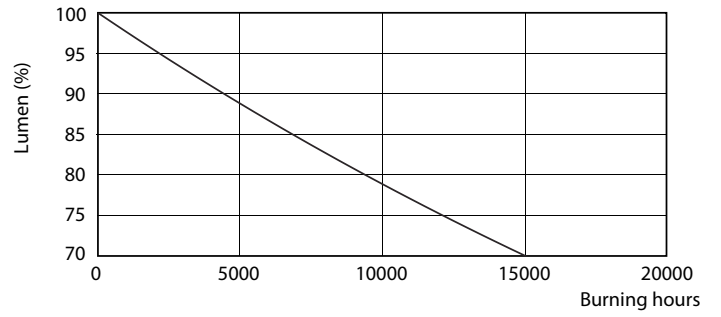

Product data

General Information		Lamp Current (Nom)	
Cap-Base	E27 [E27]	Wattage Equivalent	60 W
Nominal Lifetime (Nom)	15000 h	Starting Time (Nom)	0.5 s
Switching Cycle	50000X	Warm Up Time to 60% Light (Nom)	0.5 s
Technical Type	7.5-60W	Power Factor (Nom)	0.5
		Voltage (Nom)	220-240 V
Light Technical		Temperature	
Color Code	865 [CCT of 6500K]	T-Case Maximum (Nom)	85 °C
Beam Angle (Nom)	200 °		
Luminous Flux (Nom)	806 lm	Controls and Dimming	
Luminous Flux (Rated) (Nom)	806 lm	Dimmable	No
Color Designation	Cool Daylight	Mechanical and Housing	
Correlated Color Temperature (Nom)	6500 K	Bulb Finish	Frosted
Luminous Efficacy (Rated) (Nom)	100.75 lm/W	Approval and Application	
Color Consistency	<6	Energy Efficiency Label (EEL)	A+
Color Rendering Index (Nom)	80	Energy Consumption kWh/1000 h	8 kWh
LLMF At End Of Nominal Lifetime (Nom)	70 %		
Operating and Electrical			
Input Frequency	50 to 60 Hz		
Power (Rated) (Nom)	7.5 W		

Photometric data

CorePro LEDbulb 40W E27 865 FR A60

CorePro LEDbulb 40W E27 830 FR A60

CorePro LEDbulbs

Lifetime

LEDbulb 40W E27 830 FR A60

LEDbulb 40W E27 830 FR A60