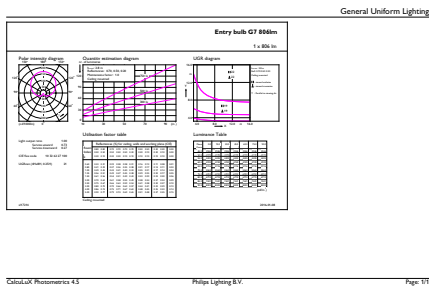

Photometric data

CorePro LEDbulb 40W E27 865 FR A60