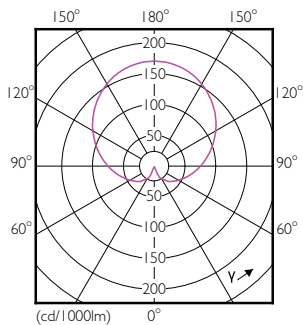

CorePro LEDbulb 40W E27 830 FR A60