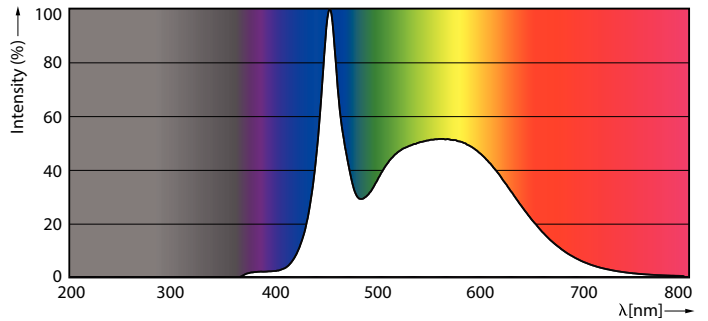

Photometric data

CorePro LEDbulb 40W E27 865 FR A60