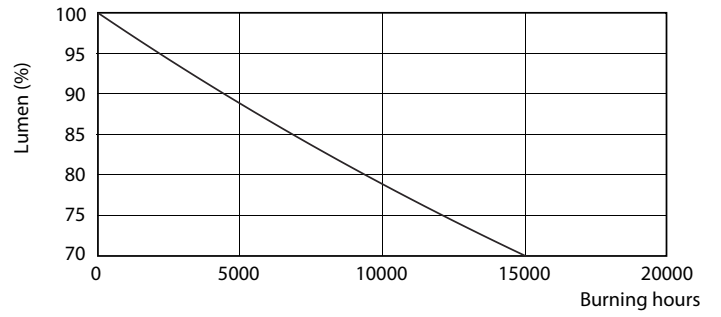

LEDbulb 40W E27 830 FR A60