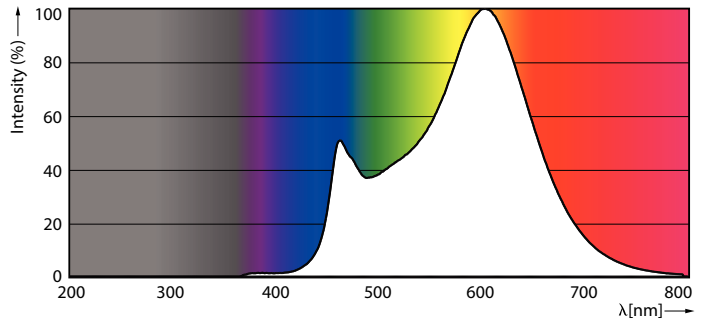

Photometric data

CorePro LEDbulb 40W E27 830 FR A60