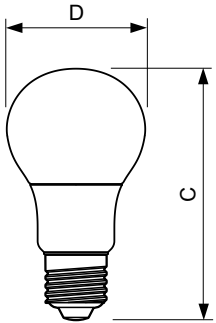

### Product data

General Information		Lamp Current (Nom)	
Cap-Base	E27 [ E27]	Wattage Equivalent	70 mA
Nominal Lifetime (Nom)	15000 h	Starting Time (Nom)	60 W
Switching Cycle	50000X	Warm Up Time to 60% Light (Nom)	0.5 s
Technical Type	7.5-60W	Power Factor (Nom)	0.5
		Voltage (Nom)	220-240 V
Light Technical		Temperature	
Color Code	830 [ CCT of 3000K]	T-Case Maximum (Nom)	85 °C
Beam Angle (Nom)	200 °		
Luminous Flux (Nom)	806 lm	Controls and Dimming	
Luminous Flux (Rated) (Nom)	806 lm	Dimmable	No
Color Designation	White (WH)	Mechanical and Housing	
Correlated Color Temperature (Nom)	3000 K	Bulb Finish	Frosted
Luminous Efficacy (Rated) (Nom)	107.47 lm/W	Approval and Application	
Color Consistency	<6	Energy Efficiency Label (EEL)	A+
Color Rendering Index (Nom)	80	Energy Consumption kWh/1000 h	8 kWh
LLMF At End Of Nominal Lifetime (Nom)	70 %		
Operating and Electrical			
Input Frequency	50 to 60 Hz		
Power (Rated) (Nom)	7.5 W		

## Dimensional drawing

A60 220-240V 8W-60W 806lm 3000K E27 ND

Product	D	C
CorePro LED bulb 7.5-60W A60 E27 830	60 mm	110 mm