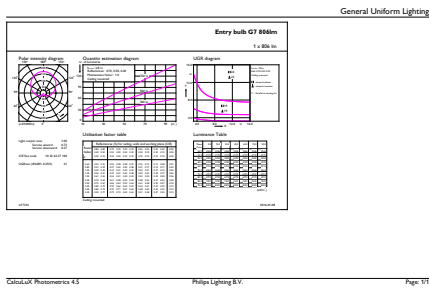

Photometric data

CorePro LEDbulb 40W E27 830 FR A60