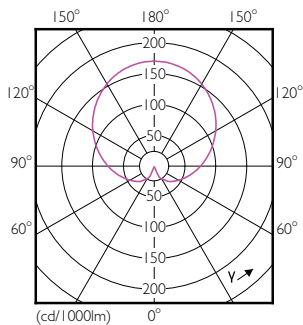

CorePro LEDbulb 40W E27 830 FR A60