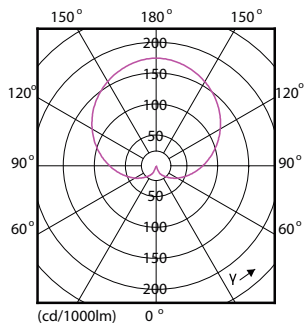

CorePro LEDbulb 100W E27 840 FR A60