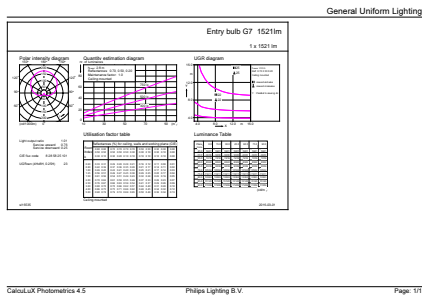

Photometric data

CorePro LEDbulb 100W E27 840 FR A60