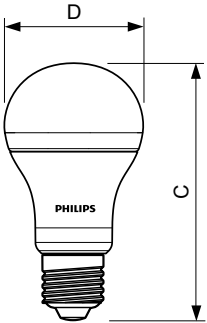

### Product data

General Information		Lamp Current (Nom)	
Cap-Base	E27 [ E27]	Wattage Equivalent	115 mA
Nominal Lifetime (Nom)	15000 h	Starting Time (Nom)	100 W
Switching Cycle	50000X	Warm Up Time to 60% Light (Nom)	0.5 s
Technical Type	12.5-100W	Power Factor (Nom)	0.5
		Voltage (Nom)	220-240 V
Light Technical		Temperature	
Color Code	840 [ CCT of 4000K]	T-Case Maximum (Nom)	90 °C
Beam Angle (Nom)	200 °		
Luminous Flux (Nom)	1521 lm	Controls and Dimming	
Luminous Flux (Rated) (Nom)	1521 lm	Dimmable	No
Color Designation	Cool White (CW)	Mechanical and Housing	
Correlated Color Temperature (Nom)	4000 K	Bulb Finish	Frosted
Luminous Efficacy (Rated) (Nom)	121.68 lm/W	Approval and Application	
Color Consistency	<6	Energy Efficiency Label (EEL)	A+
Color Rendering Index (Nom)	80	Energy Consumption kWh/1000 h	13 kWh
LLMF At End Of Nominal Lifetime (Nom)	70 %		
Operating and Electrical			
Input Frequency	50 to 60 Hz		
Power (Rated) (Nom)	12.5 W		

## Dimensional drawing

A60 220-240V 12.5W-100W 4000K E27 ND

Product	D	C
CorePro LED bulb 12.5-100W A60 E27 840	60 mm	110 mm