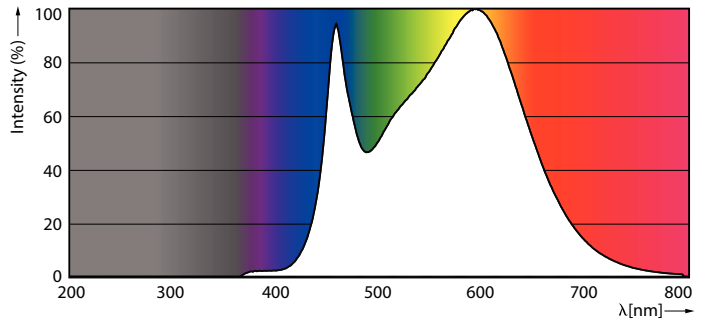

Photometric data

CorePro LEDbulb 100W E27 840 FR A60