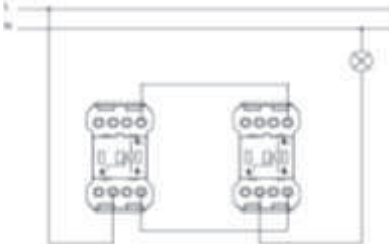

BAĞLANTI ŞEMASI / WIRING DIAGRAM