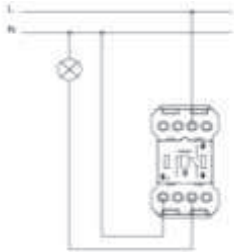

EN

- * Rated voltage: 250 V~
- * Rated current: 10 AX
- * 1 gang 1 way
- * Illuminated.
- * Led Rated Current: 0,6-1mA.
- * For flush-mounted installation.

ÖLÇÜLER / DIMENSIONS

RENK SEÇENEKLERİ / COLOR OPTIONS

XXX-000232-201	BEYAZ	WHITE
XXX-000332-201	KREM	CREAM
XXX-001032-201	M.GRİ	METALLIC GREY
XXX-001132-201	FÜME	FUME
XXX-001432-201	TİTANYUM	TITANIUM
XXX-003032-201	SİYAH	BLACK

XXX ⇒ 611 MODA

BAĞLANTI ŞEMASI / WIRING DIAGRAM