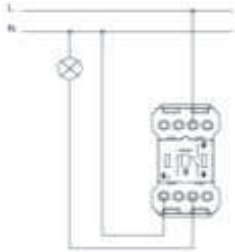

BAĞLANTI ŞEMASI / WIRING DIAGRAM