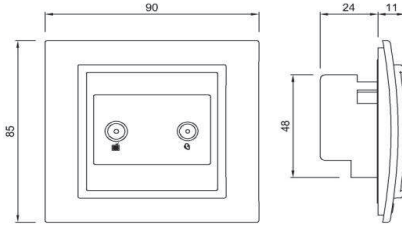

EN

- * Rated Frequency: 5-2400MHZ
- * Coupling Level: 7db-10db-12db-15db-20db
- * Installation with screw connection
- * For flush-mounted installation.

ÖLÇÜLER / DIMENSIONS

BAĞLANTI ŞEMASI / WIRING DIAGRAM