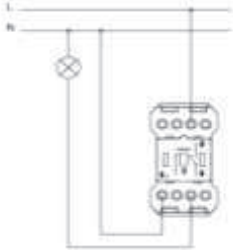

EN

- * Rated voltage: 250 V~
- * Rated current: 10 AX
- * 1 gang 1 way
- * Illuminated.
- * Led Rated Current: 0,6-1mA.
- * For flush-mounted installation.

ÖLÇÜLER / DIMENSIONS

RENK SEÇENEKLERİ / COLOR OPTIONS

XXX-000232-201	BEYAZ	WHITE
XXX-000332-201	KREM	CREAM
XXX-001032-201	M.GRİ	METALLIC GREY
XXX-001132-201	FÜME	FUME
XXX-001432-201	TİTANYUM	TITANIUM
XXX-003032-201	SİYAH	BLACK

XXX ⇒ 611 MODA

BAĞLANTI ŞEMASI / WIRING DIAGRAM