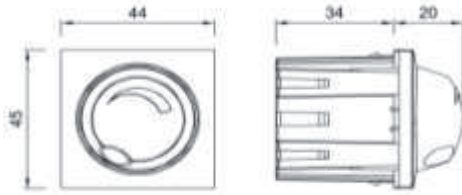

MODA 2M 300W DİMMER

MODA 2M 300W DIMMER

TR

- * 220V 50-60Hz
- * Güç 100-300 W
- * Sıva altı montaja uygun.

EN

- * Rated voltage:220V
- * Rated frequency: 50-60Hz
- * Rated power:100-300W
- * For flush-mounted installation.

ÖLÇÜLER / DIMENSIONS

RENK SEÇENEKLERİ / COLOR OPTIONS

XXX-000232-292	BEYAZ	WHITE
XXX-000332-292	KREM	CREAM
XXX-001032-292	M.GRİ	METALLIC GREY
XXX-001132-292	FÜME	FUME
XXX-001432-292	TİTANYUM	TITANIUM
XXX-003032-292	SİYAH	BLACK