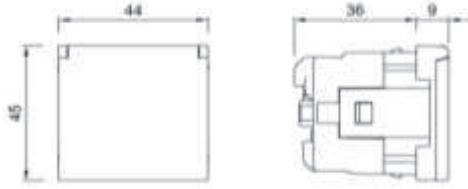

MODA 2M KAPAKLI TOPRAKLI PRİZ

MODA 2M SOCKET OUTLET EARTHED - WITH PROTECTION COVER

TR

- * 16 A, 250 V~
- * İki kutuplu.
- * Topraklama kontaklı.
- * Sıva altı montaja uygun.

EN

- * Rated voltage: 250 V~
- * Rated current: 16 AX
- * With Earthed.
- * For flush-mounted installation.

ÖLÇÜLER / DIMENSIONS

RENK SEÇENEKLERİ / COLOR OPTIONS

XXX-000232-218	BEYAZ	WHITE
XXX-000332-218	KREM	CREAM
XXX-001032-218	M.GRİ	METALLIC GREY
XXX-001132-218	FÜME	FUME
XXX-001432-218	TİTANYUM	TITANIUM
XXX-003032-218	SİYAH	BLACK