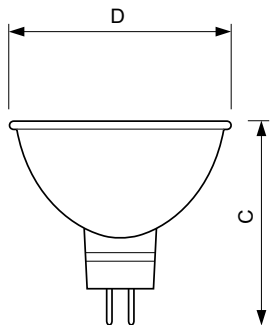

### Product data

General Information	
Cap-Base	GU5.3 [ GU5.3]
Operating Position	UNIVERSAL [ Any or Universal (U)]
Life to 50% Failures (Nom)	4000 h
Nominal Lifetime (Nom)	4000 h
Switching Cycle	16000X
Light Technical	
Beam Angle (Nom)	36 °
Luminous Flux (Nom)	680 lm
Luminous Intensity (Max)	1500 cd
Rated Beam Angle	36 °
Correlated Color Temperature (Nom)	3000 K
Color Rendering Index (Nom)	100
Luminous Flux in 90° Cone (Rated)	680 lm
Operating and Electrical	
Power (Rated) (Nom)	50 W
Starting Time (Nom)	0.0 s
Warm Up Time to 60% Light (Nom)	instant full light s

Dimensional drawing

Product	D (max)	C (max)
Accentline 50W 4000h GU5.3 12V 36D 1CT/10X5F	51 mm	46 mm

MR16 4000h 12V 50W 36D GU5.3

Photometric data