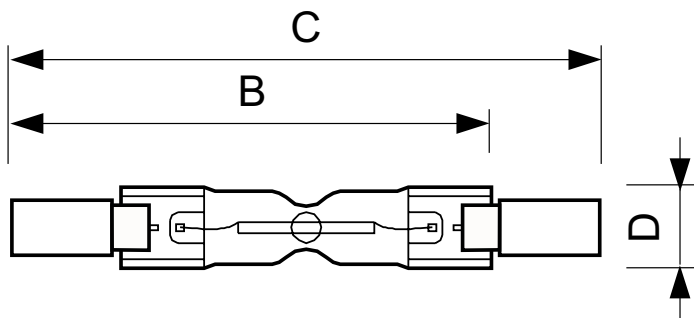

Plusline ES Compact

Plusline ES Compact 78mm 2y 120W R7s 230V 1BB

Mains-voltage halogen linear lamp with superior quality and reliability. Offers very long lifetime and crisp halogen light. Ideal solution for decorative luminaires.

Product data

General Information	
Cap-Base	R7S [R7s]
Operating Position	UNIVERSAL [Any or Universal (U)]
Nominal Lifetime (Nom)	2000 h
Switching Cycle	8000X
Light Technical	
Luminous Flux (Nom)	2220 lm
Luminous Flux (Rated) (Nom)	2220 lm
Correlated Color Temperature (Nom)	2900 K
Luminous Efficacy (Rated) (Nom)	18.5 lm/W
Color Rendering Index (Nom)	100
LLMF at End of Nominal Lifetime (Min)	80 %
Operating and Electrical	
Power (Rated) (Nom)	120 W
Lamp Current (Nom)	0.52 A
Wattage Equivalent	150 W
Starting Time (Nom)	0.0 s
Warm Up Time to 60% Light (Nom)	instant full light
Power Factor (Nom)	1
Voltage (Nom)	230 V

Controls and Dimming	
Dimmable	Yes
Mechanical and Housing	
Bulb Finish	Clear
Cap-Base Information	18
Approval and Application	
Energy Efficiency Label (EEL)	D
Energy Consumption kWh/1000 h	120 kWh
Luminaire Design Requirements	
Bulb Temperature (Max)	900 °C
Pinch Temperature (Max)	350 °C
Product Data	
Full product code	872790085223300
Order product name	Plusline ES Compact 78mm 2y 120W R7s 230V 1BB
EAN/UPC - Product	8727900852233
Order code	924587244210
Numerator - Quantity Per Pack	1
Numerator - Packs per outer box	100
Material Nr. (12NC)	924587244210
Net Weight (Piece)	7.000 g

Plusline ES Compact

Dimensional drawing

Product	D (max)	B (max)	B	B (min)	C (max)
Plusline ES Compact 78mm 2y 120W R7s 230V 1BB	11 mm	76.5 mm	74.9 mm	73.3 mm	78 mm

DEComp 78mm 2y 120W R7s/18 230V T11 CL