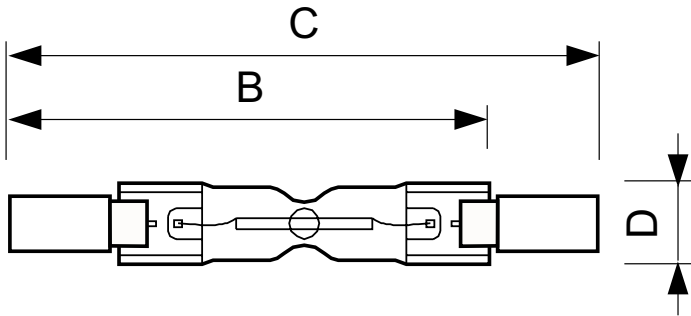

Plusline ES Compact

Plusline ES Compact 78mm 2y 80W R7s 230V 1BB

Mains-voltage halogen linear lamp with superior quality and reliability. Offers very long lifetime and crisp halogen light. Ideal solution for decorative luminaires.

Product data

General Information	
Cap-Base	R7S [R7s]
Operating Position	UNIVERSAL [Any or Universal (U)]
Nominal Lifetime (Nom)	2000 h
Switching Cycle	8000X
Light Technical	
Luminous Flux (Nom)	1415 lm
Luminous Flux (Rated) (Nom)	1415 lm
Correlated Color Temperature (Nom)	2900 K
Luminous Efficacy (Rated) (Nom)	17.5 lm/W
Color Rendering Index (Nom)	100
LLMF at End of Nominal Lifetime (Min)	80 %
Operating and Electrical	
Power (Rated) (Nom)	80.0 W
Lamp Current (Nom)	0.35 A
Wattage Equivalent	100 W
Starting Time (Nom)	0.0 s
Warm Up Time to 60% Light (Nom)	instant full light
Power Factor (Nom)	1
Voltage (Nom)	230 V

Controls and Dimming	
Dimmable	Yes
Mechanical and Housing	
Bulb Finish	Clear
Cap-Base Information	18
Approval and Application	
Energy Efficiency Label (EEL)	D
Energy Consumption kWh/1000 h	80 kWh
Luminaire Design Requirements	
Bulb Temperature (Max)	900 °C
Pinch Temperature (Max)	350 °C
Product Data	
Full product code	872790085228800
Order product name	Plusline ES Compact 78mm 2y 80W R7s 230V 1BB
EAN/UPC - Product	8727900852288
Order code	924587144210
Numerator - Quantity Per Pack	1
Numerator - Packs per outer box	100
Material Nr. (12NC)	924587144210
Net Weight (Piece)	5.380 g

Plusline ES Compact

Dimensional drawing

Product	D (max)	B (max)	B	B (min)	C (max)
Plusline ES Compact 78mm 2y 80W R7s 230V 1BB	11 mm	76.5 mm	74.9 mm	73.3 mm	78 mm

DEComp 78mm 2y 80W R7s/18 230V T11 CL