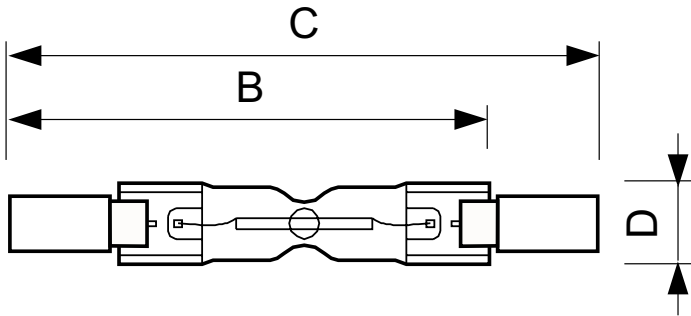

Plusline ES Compact

Dimensional drawing

Product	D (max)	B (max)	B	B (min)	C (max)
Plusline ES Compact 78mm 2y 48W R7s 230V 1BB	11 mm	76.5 mm	74.9 mm	73.3 mm	78 mm

DEComp 78mm 2y 48W R7s/18 230V T11 CL