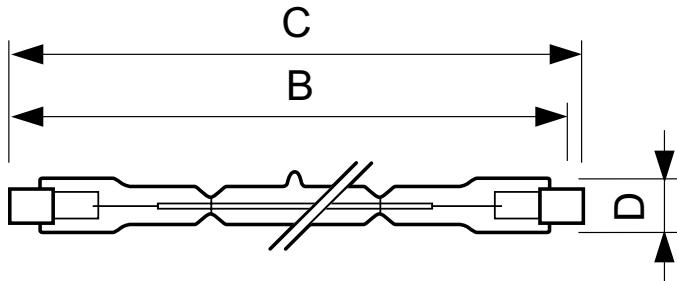

Plusline ES Small

Dimensional drawing

Product	D (max)	B (max)	B	B (min)	C (max)
Plusline ES Small 118mm 2y 120W R7s 230V 1BB	11 mm	115.8 mm	114.2 mm	112.6 mm	118 mm

DESmall 118mm 2y 120W R7s 230V T11 CL